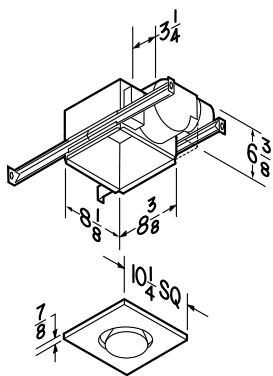

Bulb Heater Fans. Silent warmth and superior ventilation.

Trust NuTone Bulb Heater/Fans and Bulb Heaters for energy-saving warmth and instant comfort without ever having to touch your central thermostat. These units deliver superior performance and excellent ventilation in a compact package.

Bulb Heater/Fan & Bulb Heaters

Model	CFM	Sones	Bulb Watts
9417DN	70	3.5	250
9427P	70	3.5	500
9412D**	—	—	250
9422P	—	—	500

Bulbs not included. **Not IC rated