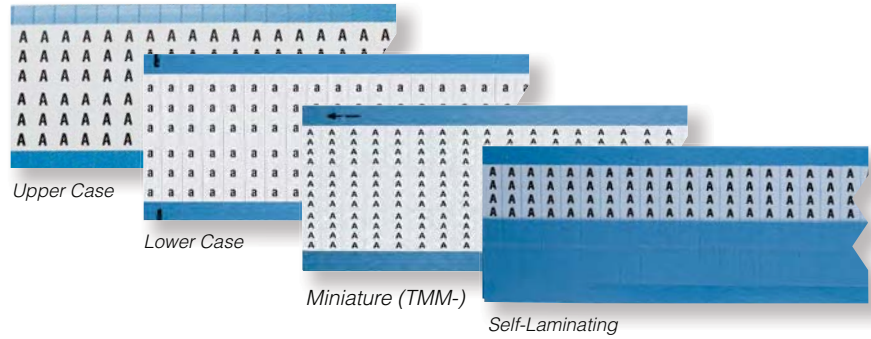

Pre-Printed Wire Marker Cards

Alphabetical Wire Marking Cards