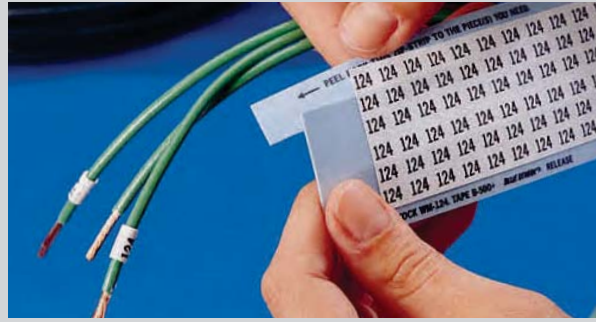

# Pre-Printed Wire Marker Cards

## Pre-Printed Wire Marker Cards

Repositionable vinyl cloth material is able to withstand moderate heat, oil and dirt. Labels hold tightly to the wire due to their high adhesion properties and can be re-used with ease if repositioning is required. Available in black on matte white background.

Part# Prefix	Material		Color	Finish	Max. Service Temp.	Description
HH-	B-12	Acetate Cloth	White	Matte	221°F (105°C)	Wire marker for varnish dip or baking cycles. Oil and heat resistant.
AF-	B-184	Aluminum Foil	Silver	Matte	266°F (130°C)	Permanent debossed marking. Heat, oil, solvent and abrasion resistant.
WM-	B-500	Vinyl Cloth	Various	Matte	180°F (82°C)	All-purpose marker. Moderate heat, oil and dirt resistance. High adhesion.
TWM-, TMM- (mini), TMXM- (micro)	B-702	Vinyl Film	White	Gloss	221°F (105°C)	Vinyl coated; machine tool labeling. Oil and mild solvent resistant. High adhesion.