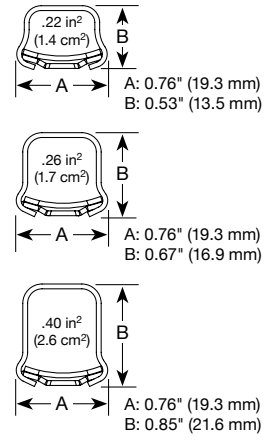

HBL500, HBL700 and HBL750 Series Metal Raceway

	HBL500	HBL700	HBL750
Color	Base and Cover, 10 Ft.		
Ivory	HBL50010IV	HBL70010IV	HBL75010IV
White	HBL50010W	HBL70010W	HBL75010W
Color	Base and Cover, 5 Ft.		
Ivory	HBL5005IV	-	HBL7505IV
White	-	-	-

Note: See page P-9 for plates and communication frames.

HBL500, HBL700 and HBL750 Series Fittings

Raceway Fittings	Color	Internal Elbow	External Elbow	90° Flat Elbow	45° Flat Elbow	Raceway Fittings	Color	Flat Elbow 1 1/2" Bend Radius
HBL500	Ivory White	HBL517IV HBL517W	HBL518IV HBL518W	HBL511IV HBL511W	HBL512IV -	HBL500, HBL700 & HBL750	Ivory White	HBL5711BRIVA -
HBL700 & HBL750	Ivory White	HBL717IVA HBL717WA	HBL718IVA HBL718WA	HBL711IVA HBL711WA	HBL712IVA -			

Raceway Fittings	Color	Internal Twisted Elbows For Double Turns at Right Angles		Internal Elbow 1 1/2" Bend Radius	External Elbow 1 1/2" Bend Radius	Tee Fitting	Tee Fitting 1 1/2" Bend Radius
HBL500, HBL700 & HBL750	Ivory White	HBL5711RHIVA HBL5711RHWA	HBL5711LHIVA HBL5711LHWA	HBL5717BRIVA -	HBL5718BRIVA -	HBL5715IVA HBL5715WA	HBL5715BRIVA -