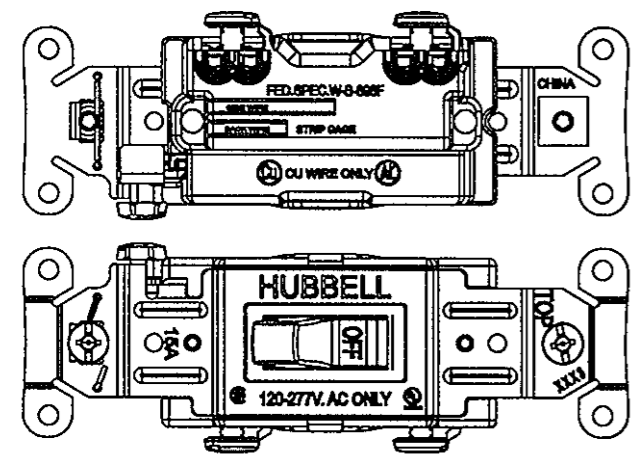

LIST OF PARTS		
DESCRIPTION	MATERIAL	FINISH
TOGGLE	THERMOPLASTIC	NONE
TOP HOUSING	THERMOPLASTIC	NONE
BOTTOM HOUSING	THERMOPLASTIC	NONE
RUBBER BUMPER	ELASTOMER	NONE
RIVET	STEEL	ZINC PLATED
GROUND SPRING	STAINLESS STEEL	NONE
MOUNTING SCREW	STEEL	ZINC PLATED
WASHER	THERMOPLASTIC	NONE
BRIDGE	STEEL	ZINC PLATED
GROUND SCREW	STEEL	DYE GREEN
GROUND CLAMP	STEEL	NI PLATED
WIRE CLAMP	STEEL	NI PLATED
ACTUATOR SPRING	SPRING WIRE	NONE
SPRING HOLDER	BRASS ALLOY	NONE
STATIONARY TERMINAL	BRASS ALLOY	BRIGHT DIP
BRUSH TERMINAL-L	BRASS ALLOY	BRIGHT DIP
BRUSH TERMINAL-R	BRASS ALLOY	BRIGHT DIP
CROSSOVER TERMINAL	BRASS ALLOY	BRIGHT DIP
TERMINAL SCREW	STEEL	PLATED
SILVER CONTACT	CADMIUM FREE SILVER ALLOY	NONE

DIMENSION SHEET FOR CAT. NO. SEE TABLE

REPAIRABLE

NON-REPAIRABLE

B

M-10870

3

SINGLE POLE/BACK WIRE & SIDE WIRE

DOUBLE POLE/BACK WIRE & SIDE WIRE

3W/BACK WIRE & SIDE WIRE

4W/BACK WIRE & SIDE WIRE

SYM	REVISIONS	APP	DATE
3	NO CHANGES TO THIS SHEET. PER DCN 18914 DDL	EJM	06/14/12
2	10-19-11 ADDED C120BK AND CS320BK TO CHART PER DCN18422 DMP	DMP	10/19/11
1	6/17/09 RELEASE FOR PRODUCTION PER DCN#15750 C.Z	C.Z	6/17/09

THE DESIGN AND DIMENSIONS OF THE PRODUCT SHOWN ON THIS DRAWING ARE SUBJECT TO CHANGE WITHOUT NOTICE

TITLE SPECIFICATION GRADE COMMERCIAL SERIES 15A & 20A BACK & SIDE WIRE AC TOGGLE SWITCH, HUBBELL

TOLERANCES UNLESS OTHERWISE SPECIFIED		WIRING DEVICE-KELLEMS HUBBELL INCORPORATED BRIDGEPORT, CT	
FRACTIONS	± 1/64	DR. BY J. X	APP. BY C. Z
DECIMALS	± .005	TR. BY J. X	SCALE
ANGLES	± 2'	CHK'D BY J. X	DATE 6/17/09