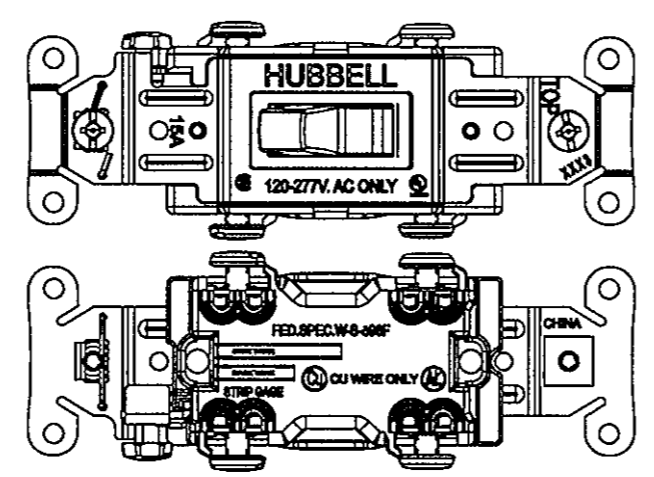

LIST OF PARTS		
DESCRIPTION	MATERIAL	FINISH
TOGGLE	THERMOPLASTIC	NONE
TOP HOUSING	THERMOPLASTIC	NONE
BOTTOM HOUSING	THERMOPLASTIC	NONE
RUBBER BUMPER	ELASTOMER	NONE
RIVET	STEEL	ZINC PLATED
GROUND SPRING	STAINLESS STEEL	NONE
MOUNTING SCREW	STEEL	ZINC PLATED
WASHER	THERMOPLASTIC	NONE
BRIDGE	STEEL	ZINC PLATED
GROUND SCREW	STEEL	DYE GREEN
GROUND CLAMP	STEEL	NI PLATED
WIRE CLAMP	STEEL	NI PLATED
ACTUATOR SPRING	SPRING WIRE	NONE
SPRING HOLDER	BRASS ALLOY	NONE
STATIONARY TERMINAL	BRASS ALLOY	BRIGHT DIP
BRUSH TERMINAL-L	BRASS ALLOY	BRIGHT DIP
BRUSH TERMINAL-R	BRASS ALLOY	BRIGHT DIP
CROSSOVER TERMINAL	BRASS ALLOY	BRIGHT DIP
TERMINAL SCREW	STEEL	PLATED
SILVER CONTACT	CADMIUM FREE SILVER ALLOY	NONE

DIMENSION SHEET FOR CAT. NO. SEE TABLE

REPAIRABLE

NON-REPAIRABLE

B

M-10870

3

SINGLE POLE/BACK WIRE & SIDE WIRE

DOUBLE POLE/BACK WIRE & SIDE WIRE

3W/BACK WIRE & SIDE WIRE

4W/BACK WIRE & SIDE WIRE

SYM	REVISIONS	APP	DATE
3	NO CHANGES TO THIS SHEET. PER DCN 18914 DDL	EJM	06/14/12
2	10-19-11 ADDED C120BK AND CS320BK TO CHART PER DCN18422 DMP	DMP	10/19/11
1	6/17/09 RELEASE FOR PRODUCTION PER DCN#15750 C.Z	C.Z	6/17/09

THE DESIGN AND DIMENSIONS OF THE PRODUCT SHOWN ON THIS DRAWING ARE SUBJECT TO CHANGE WITHOUT NOTICE

TITLE SPECIFICATION GRADE COMMERCIAL SERIES 15A & 20A BACK & SIDE WIRE AC TOGGLE SWITCH, HUBBELL

TOLERANCES UNLESS OTHERWISE SPECIFIED		WIRING DEVICE-KELLEMS HUBBELL INCORPORATED BRIDGEPORT, CT	
FRACTIONS	± 1/64	DR. BY J. X	APP. BY C. Z
DECIMALS	± .005	TR. BY J. X	SCALE
ANGLES	± 2'	CHK'D BY J. X	DATE 6/17/09