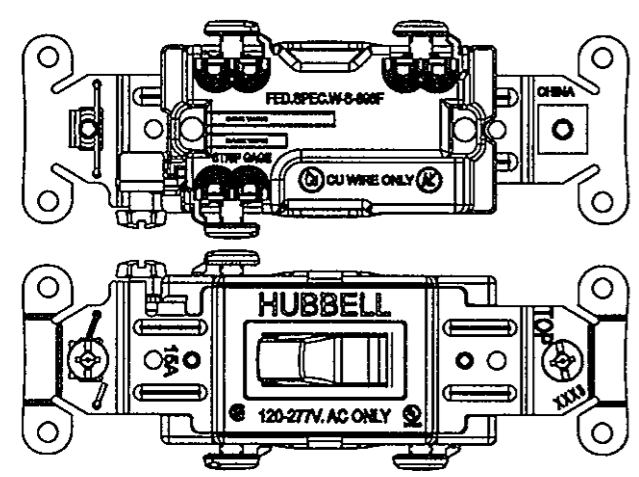

LIST OF PARTS		
DESCRIPTION	MATERIAL	FINISH
TOGGLE	THERMOPLASTIC	NONE
TOP HOUSING	THERMOPLASTIC	NONE
BOTTOM HOUSING	THERMOPLASTIC	NONE
RUBBER BUMPER	ELASTOMER	NONE
RIVET	STEEL	ZINC PLATED
GROUND SPRING	STAINLESS STEEL	NONE
MOUNTING SCREW	STEEL	ZINC PLATED
WASHER	THERMOPLASTIC	NONE
BRIDGE	STEEL	ZINC PLATED
GROUND SCREW	STEEL	DYE GREEN
GROUND CLAMP	STEEL	NI PLATED
WIRE CLAMP	STEEL	NI PLATED
ACTUATOR SPRING	SPRING WIRE	NONE
SPRING HOLDER	BRASS ALLOY	NONE
STATIONARY TERMINAL	BRASS ALLOY	BRIGHT DIP
BRUSH TERMINAL-L	BRASS ALLOY	BRIGHT DIP
BRUSH TERMINAL-R	BRASS ALLOY	BRIGHT DIP
CROSSOVER TERMINAL	BRASS ALLOY	BRIGHT DIP
TERMINAL SCREW	STEEL	PLATED
SILVER CONTACT	CADMIUM FREE SILVER ALLOY	NONE

DIMENSION SHEET FOR CAT. NO. SEE TABLE

REPAIRABLE

NON-REPAIRABLE

B

M-10870

3

SINGLE POLE/BACK WIRE & SIDE WIRE

DOUBLE POLE/BACK WIRE & SIDE WIRE

3W/BACK WIRE & SIDE WIRE

4W/BACK WIRE & SIDE WIRE

SYM	REVISIONS	APP	DATE
3	NO CHANGES TO THIS SHEET. PER DCN 18914 DDL	EJM	06/14/12
2	10-19-11 ADDED C120BK AND CS320BK TO CHART PER DCN18422 DMP	DMP	10/19/11
1	6/17/09 RELEASE FOR PRODUCTION PER DCN#15750 C.Z	C.Z	6/17/09

THE DESIGN AND DIMENSIONS OF THE PRODUCT SHOWN ON THIS DRAWING ARE SUBJECT TO CHANGE WITHOUT NOTICE

TITLE SPECIFICATION GRADE COMMERCIAL SERIES 15A & 20A BACK & SIDE WIRE AC TOGGLE SWITCH, HUBBELL

TOLERANCES UNLESS OTHERWISE SPECIFIED		WIRING DEVICE-KELLEMS HUBBELL INCORPORATED BRIDGEPORT, CT	
FRACTIONS	± 1/64	DR. BY J. X	APP. BY C. Z
DECIMALS	± .005	TR. BY J. X	SCALE
ANGLES	± 2'	CHK'D BY J. X	DATE 6/17/09