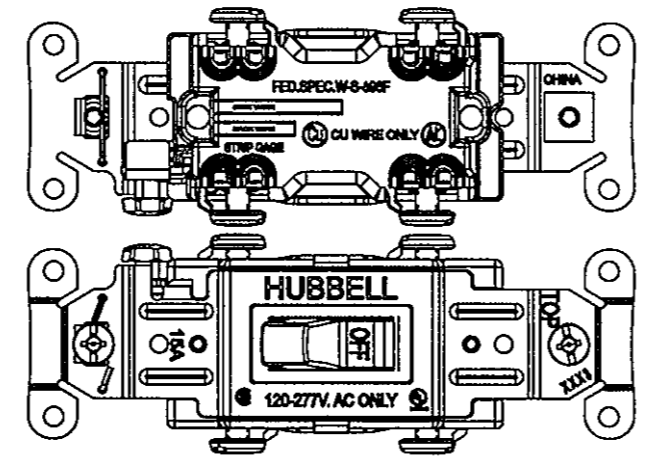

LIST OF PARTS		
DESCRIPTION	MATERIAL	FINISH
TOGGLE	THERMOPLASTIC	NONE
TOP HOUSING	THERMOPLASTIC	NONE
BOTTOM HOUSING	THERMOPLASTIC	NONE
RUBBER BUMPER	ELASTOMER	NONE
RIVET	STEEL	ZINC PLATED
GROUND SPRING	STAINLESS STEEL	NONE
MOUNTING SCREW	STEEL	ZINC PLATED
WASHER	THERMOPLASTIC	NONE
BRIDGE	STEEL	ZINC PLATED
GROUND SCREW	STEEL	DYE GREEN
GROUND CLAMP	STEEL	NI PLATED
WIRE CLAMP	STEEL	NI PLATED
ACTUATOR SPRING	SPRING WIRE	NONE
SPRING HOLDER	BRASS ALLOY	NONE
STATIONARY TERMINAL	BRASS ALLOY	BRIGHT DIP
BRUSH TERMINAL-L	BRASS ALLOY	BRIGHT DIP
BRUSH TERMINAL-R	BRASS ALLOY	BRIGHT DIP
CROSSOVER TERMINAL	BRASS ALLOY	BRIGHT DIP
TERMINAL SCREW	STEEL	PLATED
SILVER CONTACT	CADMIUM FREE SILVER ALLOY	NONE

DIMENSION SHEET FOR CAT. NO. SEE TABLE

REPAIRABLE

NON-REPAIRABLE

B

M-10870

3

SINGLE POLE/BACK WIRE & SIDE WIRE

DOUBLE POLE/BACK WIRE & SIDE WIRE

3W/BACK WIRE & SIDE WIRE

4W/BACK WIRE & SIDE WIRE

SYM	REVISIONS	APP	DATE
3	NO CHANGES TO THIS SHEET. PER DCN 18914 DDL	EJM	06/14/12
2	10-19-11 ADDED C120BK AND CS320BK TO CHART PER DCN18422 DMP	DMP	10/19/11
1	6/17/09 RELEASE FOR PRODUCTION PER DCN#15750 C.Z	C.Z	6/17/09

THE DESIGN AND DIMENSIONS OF THE PRODUCT SHOWN ON THIS DRAWING ARE SUBJECT TO CHANGE WITHOUT NOTICE

TITLE SPECIFICATION GRADE COMMERCIAL SERIES 15A & 20A BACK & SIDE WIRE AC TOGGLE SWITCH, HUBBELL

TOLERANCES UNLESS OTHERWISE SPECIFIED		WIRING DEVICE-KELLEMS HUBBELL INCORPORATED BRIDGEPORT, CT	
FRACTIONS	± 1/64	DR. BY J. X	APP. BY C. Z
DECIMALS	± .005	TR. BY J. X	SCALE
ANGLES	± 2'	CHK'D BY J. X	DATE 6/17/09