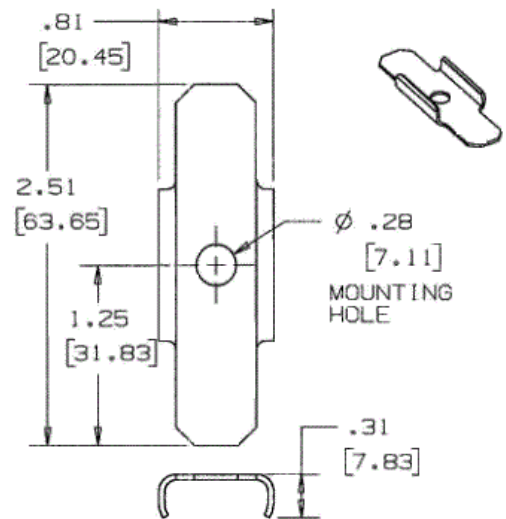

Raceway Metal Raceway Support Clip

HUBBELL

Features

- For supporting lengths of HBL500, HBL700 or HBL750 Raceway.

Ordering Information

Description	Color	UPC Number	Catalog Number
Support Clip	White	783585230061	HBL5703W

Listings

UL Listed
CSA Certified

Specifications

Height	2.51"
Width	0.5"
Length	0.1"

Online Resources

Customer Use Drawing
eCatalog
Installation Instructions

Dimensions in Inches (mm)

Hubbell Wiring Device-Kellems • Hubbell Incorporated (Delaware) • 40 Waterview Drive • Shelton, CT 06484