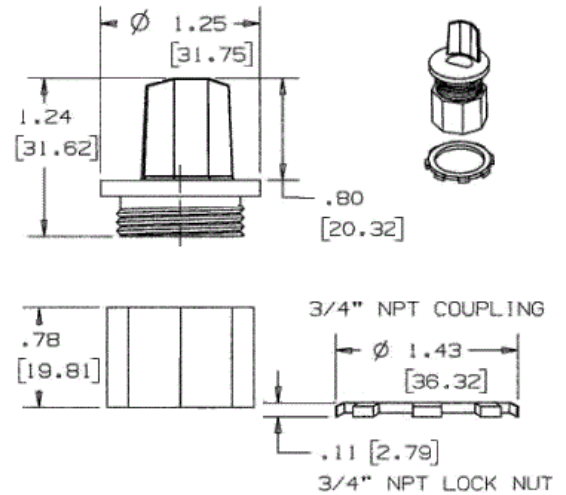

**Raceway
Metal Raceway
Conduit Connector**

HUBBELL

Features

- For use with HBL500, HBL700 and HBL750 Series Raceway
- For connecting raceway to conduit.
- ½" NPT (13) Female

Ordering Information

Description	Color	UPC Number	Catalog Number
Conduit Connector	Steel	783585217284	HBL5782A

Listings

UL Listed
CSA Certified

Specifications

Height	0.75"
Width	1.75"
Length	0.75"

Online Resources

Customer Use Drawing
eCatalog
Installation Instructions

Dimensions in Inches (mm)

Hubbell Wiring Device-Kellems • Hubbell Incorporated (Delaware) • 40 Waterview Drive • Shelton, CT 06484