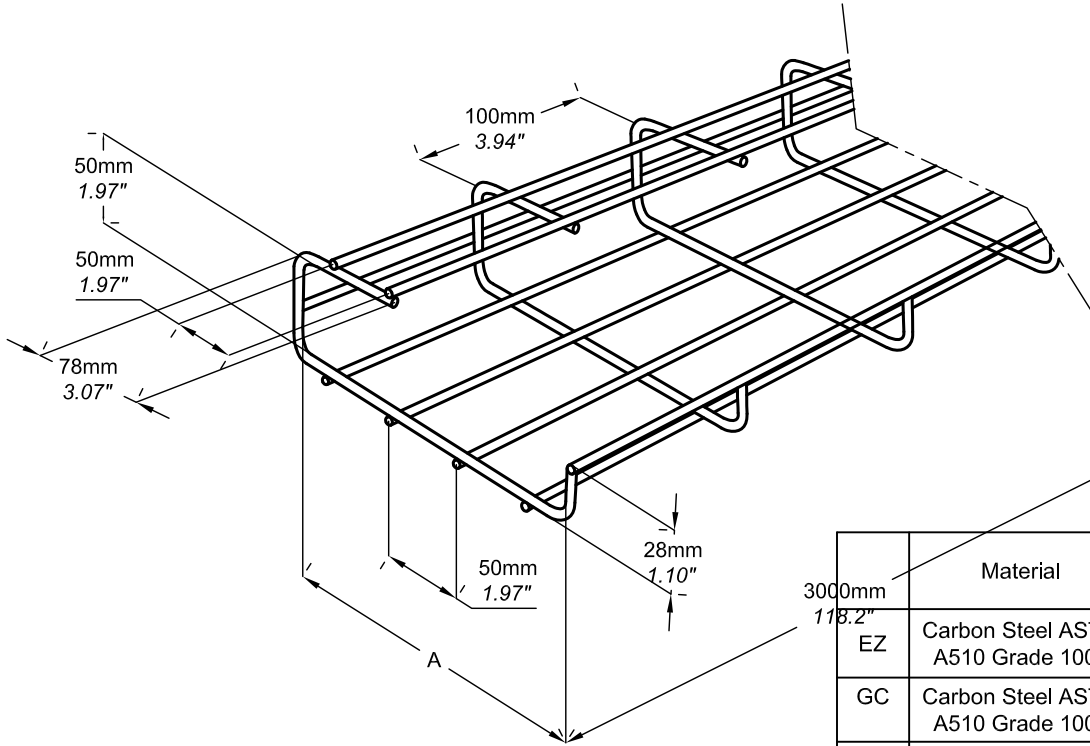

	in	mm	lb
CFG 50/100	3.937	100	6.26
CFG 50/150	5.906	150	7.58
CFG 50/200	7.874	200	9.33

	Material	Finish
EZ	Carbon Steel ASTM A510 Grade 1008	Electroplated Zinc, ASTM B633
GC	Carbon Steel ASTM A510 Grade 1008	Hot-Dip Galvanized ASTM A123
BL	Carbon Steel ASTM A510 Grade 1008	Black Painted ASTM D 3451
PE	Carbon Steel ASTM A510 Grade 1008	Custom Painted ASTM D 3451
304L	AISI TYPE 304L	Passivated ASTM A 380
316L	AISI TYPE 316L	Passivated ASTM A 380