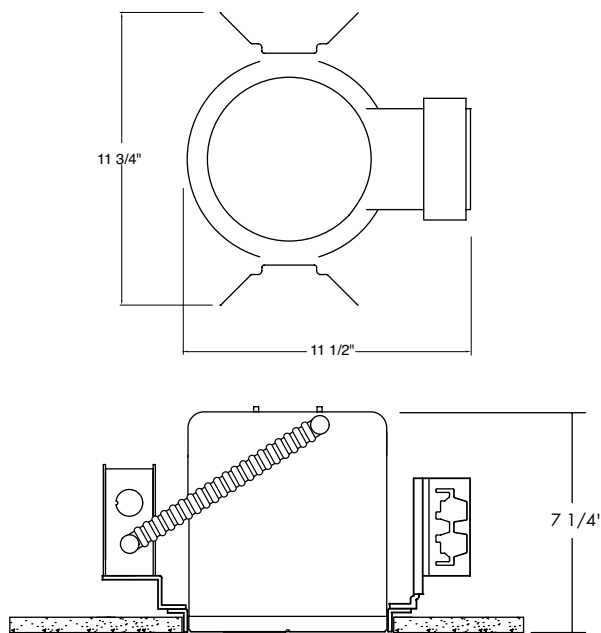

Trims Trim selection shown on reverse side.

Labels CCEA Marking: U.L. listed for use in environmental air spaces other than ducts and plenums per the Electrical Code specifications of the City of Chicago • U.L. listed for through-branch wiring, damp locations and IP • Product thermally protected against improper use of lamps or insulation • Union made • Trims 20, 21, 22, 240, 241, 242 and 9900 are wet location approved for covered ceiling applications.

Testing All reports are based on published industry procedures; field performance may differ from laboratory performance.

Product specifications subject to change without notice.

INSTALLATION

Mounting Bracket Rough-in section equipped with vertically adjustable mounting brackets (up to 3") that accept 1/2" conduit or "C" channels (HB26 or HB50) or linear flat bars (LB27).

Junction Box Pre-wired junction box provided with (5) 1/2" knockouts, U.L. listed for through branch wiring, maximum 8 No. 12 AWG 90° C branch circuit conductors (4 in, 4 out) • Junction box provided with removable gasketed access plates.

Mounting Frame 16-gauge galvanized steel mounting ring • Rough-in section (junction box, mounting frame and housing) fully assembled for ease of installation • Accommodates 7/8" ceiling thickness maximum.

Housing One-piece 16-gauge drawn aluminum housing.

DIMENSIONS

6 7/8" CEILING CUTOUT

ACCESSORIES

Catalog No.	Description
HB26	26" Bar Hanger
HB50	50" Bar Hanger
LB27	27" Linear Bar Hanger

To order, specify catalog number.

PRODUCT CODES

Catalog Number	Voltage	Lamp Rating (max.)
APT2 6" Incandescent CCEA Approved	120V	A19/A21/BR30/PAR30/PAR30L/PAR38/BR40/MR16 (see reverse for max. trim rating)