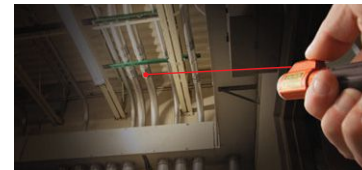

Flashlight with Worklight

- Bright, focused flashlight and broadcasting work light in one tool
- Strong magnet for secure, hands-free illumination
- Glow ring tip charges while the light is on and allows for easy retrieval in the dark
- Durable; IP67 waterproof and dust proof with 10 ft. drop rating
- Aluminum body with cushion-grip handle
- Pocket clip for easy, convenient access
- 3 x AAA batteries included

Inspection Penlight with Laser

- LED penlight for up-close lighting in dim areas
- Laser pointer aids in pinpointing objects in out-of-reach locations
- Glow ring tip charges while the light is on and allows for easy retrieval in the dark
- 10 ft. drop rating
- Pocket clip for easy, convenient access
- Aluminum body with cushion-grip handle
- 2 x AAA batteries included

56026

Charges when light is on

Glow ring tip charges when light is on

Laser pointer helps pinpoint objects

FL 1 STANDARD	
45 Lumens	10h
10ft	

Cat. No.	Lumens	Battery Life	Batteries	Drop Protection	Weight
56026	45	10 hrs.	2 x AAA	10 ft (3 m)	0.18 lb (0.08 kg)

Telescoping Magnetic LED Pickup Tool

- Telescoping extension 24" (610 mm) beyond arm's reach to retrieve magnetically-attractive tools and parts
- Powerful magnetic head with 2 lb (907 g) pickup strength
- LED light provides long-lasing illumination to guide you to and from your target
- 3" (75 mm) gooseneck end bends to aid with pickup and to work around obstacles
- Pocket clip for easy, convenient storage