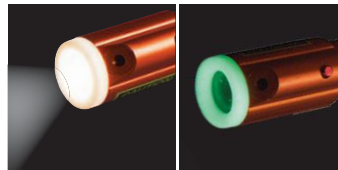

Charges when light is on

Glow ring tip charges when light is on