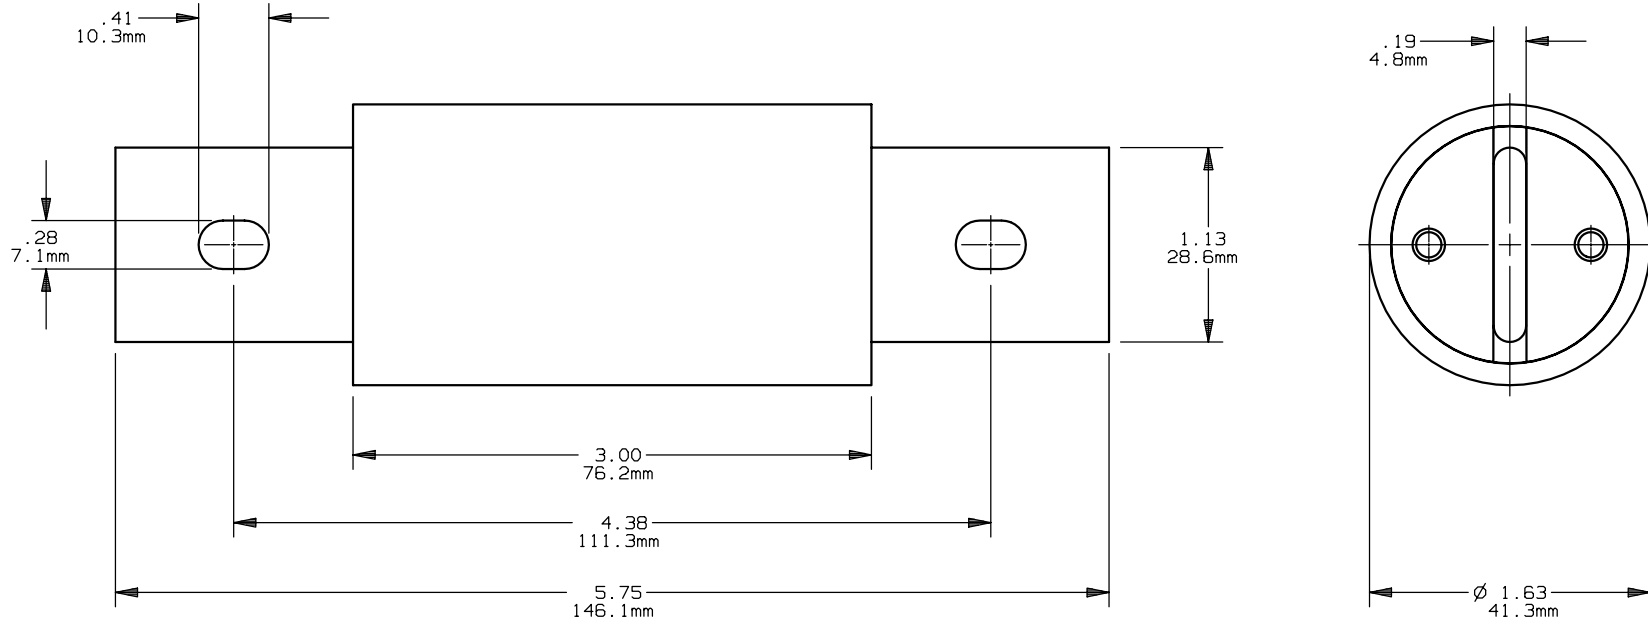

REV	DATE	ECO	DESCRIPTION	BY	CK	APP
G	5-14-09	NA	ADDED AJT(110-200)	LDB	NA	NA

FERRAZ SHAWMUT INC.
374 MERRIMAC STREET
NEWBURYPORT, MA 01950

A4J(110-200), A4J200-MK, A4J200FP
AJT(110-200)

OUTLINE DIMENSIONS
NOT TO BE USED FOR PRODUCTION

PRODUCT MANAGER

DESIGN ENGINEER

SIGN:
DATE:

SIGN:
DATE:

CLASS J
110-200A 600V

1.3717-2