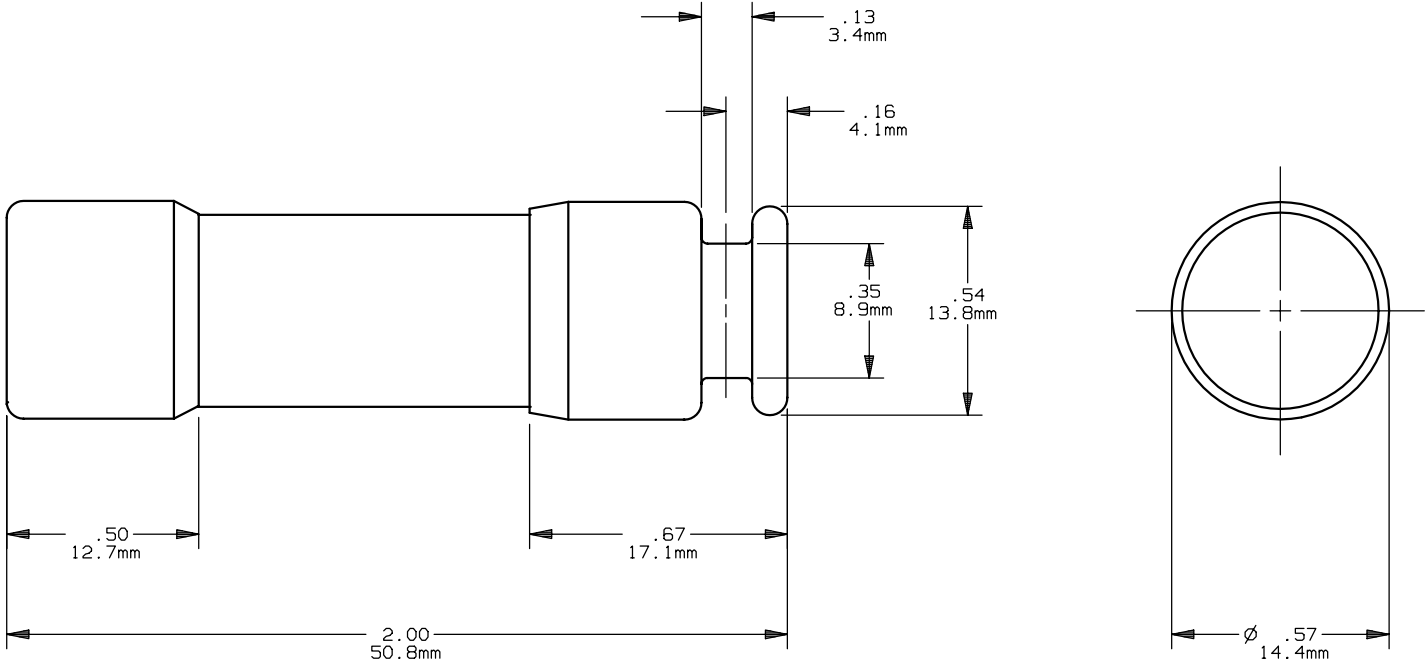

REV	DATE	ECO	DESCRIPTION	BY	CK	APP
H	12-30-09	NA	ADDED (ID) VERSION	LDB	NA	NA

MERSEN USA NEWBURYPORT-MA, LLC
374 MERRIMAC STREET
NEWBURYPORT, MA 01950

TR(1/10-30)R(ID)

OUTLINE DIMENSIONS
NOT TO BE USED FOR PRODUCTION

PRODUCT MANAGER

DESIGN ENGINEER

CLASS RK5

SIGN:
DATE:

SIGN:
DATE:

1/10-30A 250V

16955