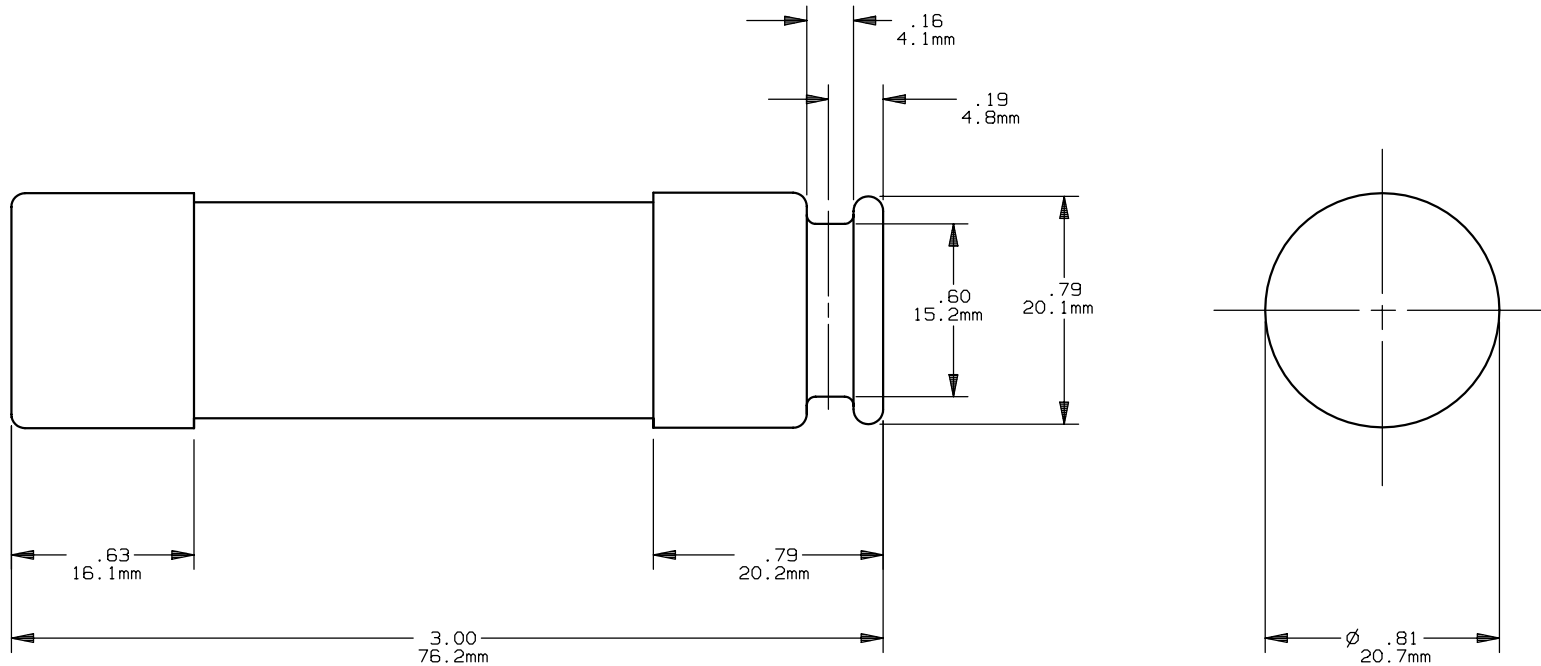

REV	DATE	ECO	DESCRIPTION	BY	CK	APP
H	12/30/09	NA	ADDED (ID) VERSION	LDB	NA	NA

MERSEN USA NEWBURYPORT-MA, LLC
374 MERRIMAC STREET
NEWBURYPORT, MA 01950

PRODUCT MANAGER

DESIGN ENGINEER

SIGN:
DATE:

SIGN:
DATE:

TR(35-60)R(ID)

CLASS RK5

35-60A 250V

OUTLINE DIMENSIONS
NOT TO BE USED FOR PRODUCTION

701287