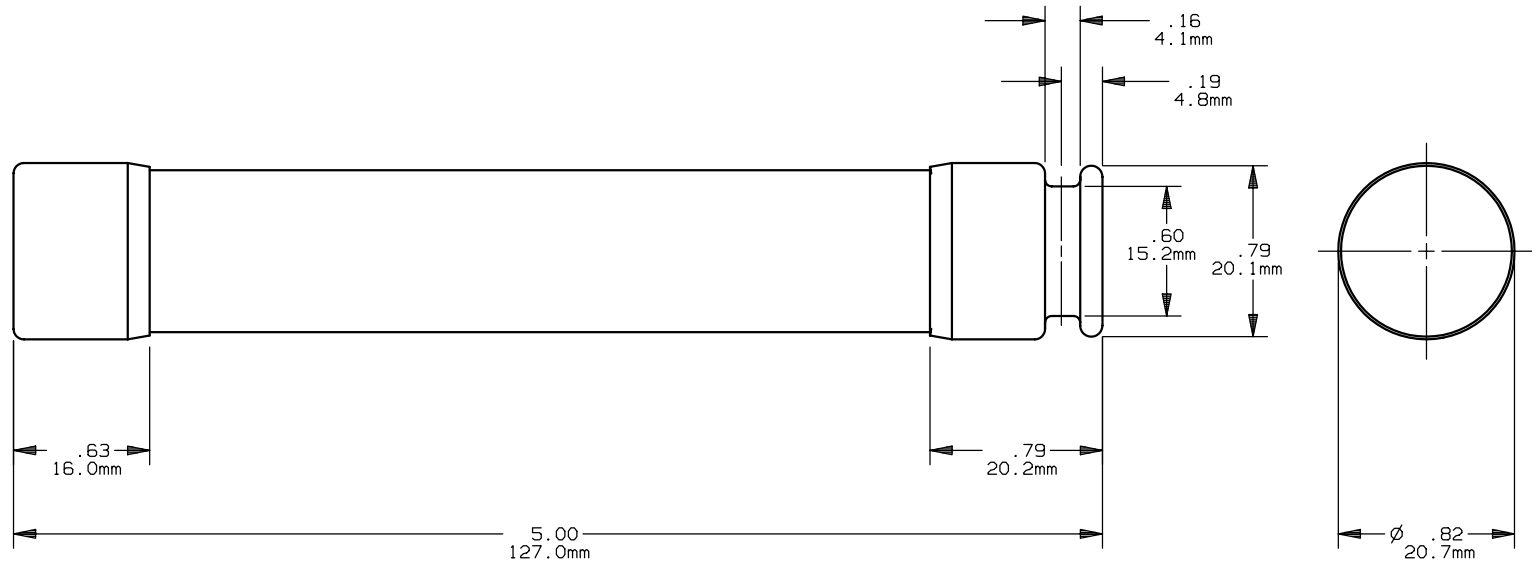

REV	DATE	ECO	DESCRIPTION	BY	CK	APP
H	1/4/10	NA	ADDED "ID" VERSION	LDB	NA	NA

	MERSEN USA NEWBURYPORT-MA, LLC 374 MERRIMAC STREET NEWBURYPORT, MA 01950	TRS(1/10-30)R(ID) CLASS RK5	OUTLINE DIMENSIONS NOT TO BE USED FOR PRODUCTION
	PRODUCT MANAGER	DESIGN ENGINEER	1/10-30A 600V
SIGN: DATE:	SIGN: DATE:		