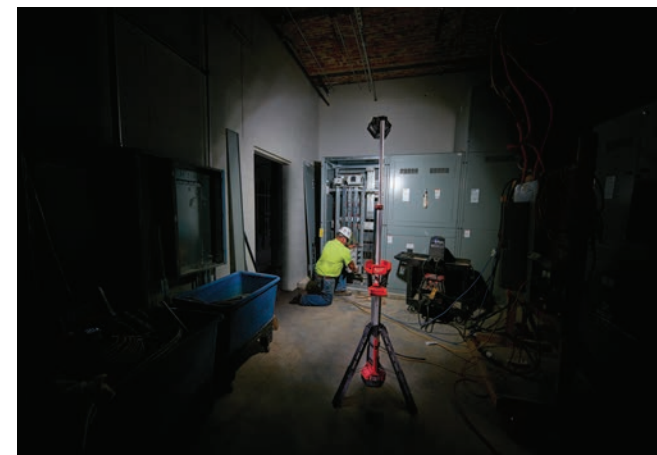

TRUEVIEW™ M18™ LED Stand Light

2130-20

Specifications:

Lumens	2,000 / 1,300 / 850
Modes	High, Medium, Low
Length	40" Collapsed, 7' Fully Extended
Weight	16.2 lbs

Battery and Charger Sold Separately

TRUEVIEW™ M18™ LED HP Flood Light

2360-20

Specifications:

Lumens	3,000 / 1,500 / 650
Modes	High, Medium, Low
Powered By	M18™ or Corded
Hands Free	(3) Keyholes for Hanging Length 9"
Weight	6.4 lbs

Battery and Charger Sold Separately

POWERED BY

M18™ LED Work Light

2735-20

Specifications:

Lumen	99
Hands Free	Integrated Hook
Head Rotation	90°

Battery and Charger Sold Separately

M18™ Radio Charger

2792-20

Specifications:

Modes	AM, FM, AUX, Bluetooth®
Battery Charger	Charges all M18™ Batteries
Bluetooth® Antenna	100 ft Range
USB Charging Port	2.1 Amps
Powered By	All M18™ Batteries, 120V AC

Battery Sold Separately

Includes: (1) 16" Auxiliary Input Cord,
(2) AAA Batteries (For Memory Backup)

TRUEVIEW™ M18™ LED Stick Light

2352-20

Specifications:

Lumens	300 / 150
Modes	High, Low
Hands Free	2 Stainless Steel Hooks
Length	11-5/8"
Weight	1.1 lbs

Battery and Charger Sold Separately

TRUEVIEW™ HIGH OUTPUT LIGHTING

ADAPTS. PERFORMS. SURVIVES.

M12 M18

See page 59 for details

M18™ Compact Blower

0884-20

Specifications:

Max Air Flow	100 CFM (160 MPH)
Speed	3-Speed Electronic Switch
Length	20-1/2"
Weight	2.6 lbs

Battery and Charger Sold Separately

Includes: Flexible Nozzle, 9" Extension, Universal Inflator/Deflator

M18™ Jobsite Radio

2890-20

Specifications:

Modes	AM, FM, AUX
Tuner	Digital Processor w/ 10 Station Presets
USB Charging Port	2.1 Amps
Device Storage	Weather Sealed Auxiliary Compartment
Powered By	All M18™ Batteries, 120V AC

Battery and Charger Sold Separately

Includes: (1) 6" Auxiliary Cord, (2) AAA Batteries (For Memory Backup)

M18™ Jobsite Fan

0886-20

Specifications:

Max Air Flow	284 CFMs (18 MPH)
RPM (3 Settings)	1,370 / 1,900 / 2,350
Length	10-3/10"
Weight	5.2 lbs

Battery and Charger Sold Separately

Includes: AC Adapter

M18™ Wet/Dry Vacuum

0880-20

Specifications:

Material	Wet/Dry
Capacity	2 gal
Max Air Flow	45 CFM
Sealed Suction in Water	32"
Washable/Reusable Filter	Yes
Compatibility	All Milwaukee® 18-Volt Slide-On Batteries (LITHIUM-ION or NiCd)

Battery and Charger Sold Separately

Includes: Filter Assembly, Crevice Tool, Wide Utility Nozzle,
Wireless Vinyl Hose

TRUEVIEW™ M18™ Lantern/Flood Light

2363-20

Specifications:

Lumens	700 / 350 / 70 / 700
Modes	High, Medium, Low, Strobe
Moisture Resistance	IPX4
Hands Free	2 Stainless Steel Hooks
USB Charger	2.1A
Length	11-1/2"
Weight	1.2 lbs

Battery and Charger Sold Separately

TRUEVIEW™ M18™ LED Flood Light

2361-20

Specifications:

Lumens	1,500 / 780
Modes	High, Low
Hands-Free	(1) Keyhole for Hanging, (1) EMT Hanger
Length	8-3/4"
Weight	3.4 lbs

Battery and Charger Sold Separately