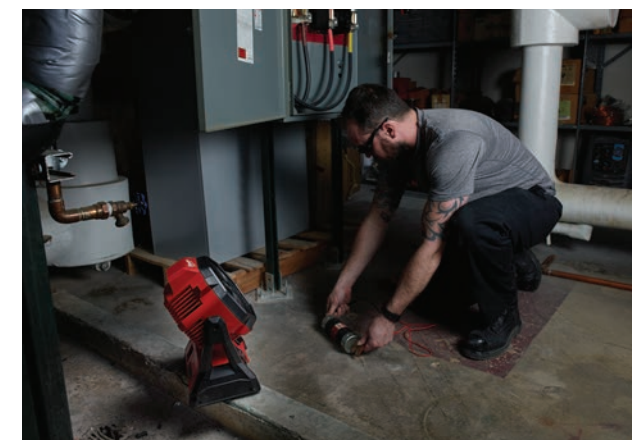

M18™ Power Source

49-24-2371

Specifications:

Powered By	All M18™ Batteries
Run-Time	Up to 18 Hours
2.1 Amp USB Port	Universal Charging for Smartphones, Tablets and Other Portable Electronic Devices

Batteries Sold Separately

Powers all Milwaukee® M12™ Heated Gear