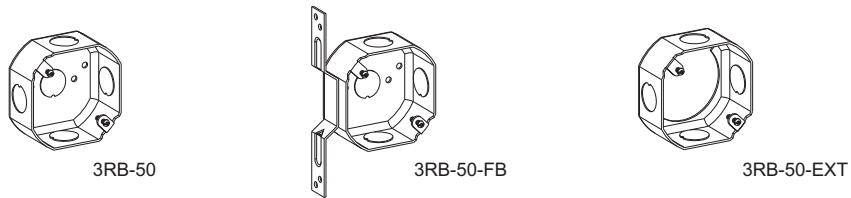

### 3-3/8" & 4" ROUND PANCAKE BOXES

**NOTE**

- ▶ Not for use as Ceiling Fan Support Boxes (See Page A1)
- ▶ For Fixture/Luminaire Support of 50 lbs or less

Cat. No.	Depth	Clamp Type	Knockouts	Box Diameter	Cu. In.	Std. Pkg.
3PB-NM	1/2"	NM	1 - 1/2", 4 - Circ. Pryouts	3 - 3/8"	3.9	50
3PDB-NM	3/4"	NM	1 - 1/2", 4 - Circ. Pryouts	3 - 3/8"	5.0	50
4PB	1/2"	-	5 - 1/2"	4"	6.0	50
4PB-NM	1/2"	NM	3 - 1/2", 4 - Circ. Pryouts	4"	6.0	50

### 3-1/2" OCTAGON (30) BOXES & EXTENSION RING

**DRAWN**  
**1-1/2" DEEP**

9.0 Cu. In.

**NOTE**

- ▶ For Fixture/Luminaire Support of 50 lbs or less

Cat. No.	Bracket & Setback	Knockouts		Std. Pkg.
		Sides	Bottom	
3RB-50	-	4 - 1/2"	1 - 1/2"	50
3RB-50-FB	FB, 1/2"	3 - 1/2"	1 - 1/2"	50
3RB-50-EXT	-	4 - 1/2"	-	50

### 3-1/2" OCTAGON (30) BOXES

**DRAWN**  
**1-1/2" DEEP**

9.0 Cu. In.

**WITH NON-METALLIC (NM) SHEATHED CABLE CLAMPS**
**NOTE**

- ▶ For Fixture/Luminaire Support of 50 lbs or less (Except 3RB-NM-E)

Cat. No.	Bracket & Setback	Knockouts		Std. Pkg.
		Sides	Bottom	
3RB-NM	-	2 - 1/2", 4 - Loom	1 - 1/2"	50
3RB-NM-E	Ears	2 - 1/2", 4 - Loom	1 - 1/2"	50
3RB-NM-FB	FB, 1/2"	1 - 1/2", 4 - Loom	1 - 1/2"	50