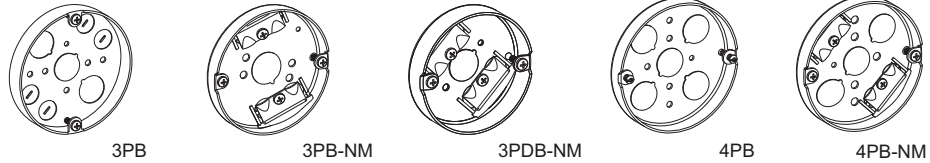

### 3-3/8" & 4" ROUND PANCAKE BOXES

**NOTE**

- ▶ Not for use as Ceiling Fan Support Boxes (See Page A1)
- ▶ For Fixture/Luminaire Support of 50 lbs or less

Cat. No.	Depth	Clamp Type	Knockouts	Box Diameter	Cu. In.	Std. Pkg.
3PB-NM	1/2"	NM	1 - 1/2", 4 - Circ. Pryouts	3 - 3/8"	3.9	50
3PDB-NM	3/4"	NM	1 - 1/2", 4 - Circ. Pryouts	3 - 3/8"	5.0	50
4PB	1/2"	-	5 - 1/2"	4"	6.0	50
4PB-NM	1/2"	NM	3 - 1/2", 4 - Circ. Pryouts	4"	6.0	50

### 3-1/2" OCTAGON (30) BOXES & EXTENSION RING

**DRAWN**  
**1-1/2" DEEP**

9.0 Cu. In.

**NOTE**

- ▶ For Fixture/Luminaire Support of 50 lbs or less

Cat. No.	Bracket & Setback	Knockouts		Std. Pkg.
		Sides	Bottom	
3RB-50	-	4 - 1/2"	1 - 1/2"	50
3RB-50-FB	FB, 1/2"	3 - 1/2"	1 - 1/2"	50
3RB-50-EXT	-	4 - 1/2"	-	50

### 3-1/2" OCTAGON (30) BOXES

**DRAWN**  
**1-1/2" DEEP**

9.0 Cu. In.

**WITH NON-METALLIC (NM) SHEATHED CABLE CLAMPS**
**NOTE**

- ▶ For Fixture/Luminaire Support of 50 lbs or less (Except 3RB-NM-E)

Cat. No.	Bracket & Setback	Knockouts		Std. Pkg.
		Sides	Bottom	
3RB-NM	-	2 - 1/2", 4 - Loom	1 - 1/2"	50
3RB-NM-E	Ears	2 - 1/2", 4 - Loom	1 - 1/2"	50
3RB-NM-FB	FB, 1/2"	1 - 1/2", 4 - Loom	1 - 1/2"	50

### 3-1/2" ROUND COVERS

Cat. No.	Description	Std. Pkg.
3RBC	Flat, Blank	50
3RBCK	Flat, 1/2" KO	50
*3RC-TS	Flat, Toggle Switch	50
*3RC-DR	Flat, Duplex Receptacle	50
*3RC-SR	Flat, 1.406" Diameter, 15A Single Receptacle	50
*3RC-PO	Flat, 1.594" Diameter, 20A Power Outlet	50