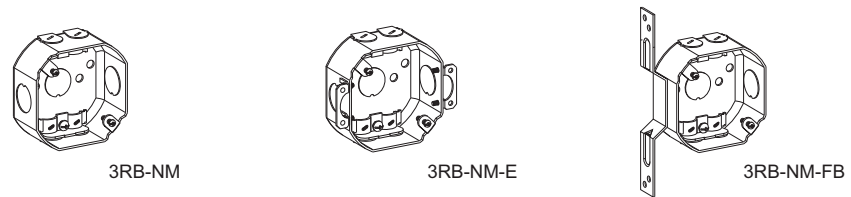

### 3-1/2" OCTAGON (30) BOXES & EXTENSION RING

**DRAWN**  
**1-1/2" DEEP**

9.0 Cu. In.

**NOTE**

- ▶ For Fixture/Luminaire Support of 50 lbs or less

Cat. No.	Bracket & Setback	Knockouts		Std. Pkg.
		Sides	Bottom	
3RB-50	-	4 - 1/2"	1 - 1/2"	50
3RB-50-FB	FB, 1/2"	3 - 1/2"	1 - 1/2"	50
3RB-50-EXT	-	4 - 1/2"	-	50

### 3-1/2" OCTAGON (30) BOXES

**DRAWN**  
**1-1/2" DEEP**

9.0 Cu. In.

**WITH NON-METALLIC (NM) SHEATHED CABLE CLAMPS**
**NOTE**

- ▶ For Fixture/Luminaire Support of 50 lbs or less (Except 3RB-NM-E)

Cat. No.	Bracket & Setback	Knockouts		Std. Pkg.
		Sides	Bottom	
3RB-NM	-	2 - 1/2", 4 - Loom	1 - 1/2"	50
3RB-NM-E	Ears	2 - 1/2", 4 - Loom	1 - 1/2"	50
3RB-NM-FB	FB, 1/2"	1 - 1/2", 4 - Loom	1 - 1/2"	50

### 3-1/2" ROUND COVERS

Cat. No.	Description	Std. Pkg.
3RBC	Flat, Blank	50
3RBCK	Flat, 1/2" KO	50
*3RC-TS	Flat, Toggle Switch	50
*3RC-DR	Flat, Duplex Receptacle	50
*3RC-SR	Flat, 1.406" Diameter, 15A Single Receptacle	50
*3RC-PO	Flat, 1.594" Diameter, 20A Power Outlet	50