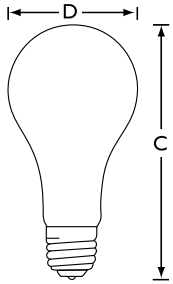

DuraMax Soft White

200A/WL 120V 6/1 TP

Philips DuraMax® Long Life Light Bulbs reduce the hassle of replacing light bulbs every few months, since all DuraMax products last longer than standard incandescent light bulbs. A wide assortment of shapes, sizes and wattages ensure that there is a DuraMax product to meet most basic lighting needs.

Product data

General Information		Filament Shape	
Cap-Base	E26 [Single Contact Medium Screw]		CC-8 [Axial]
Operating Position	Universal [Universal]	Product Data	
Main Application	longlife	Order product name	200A/WL 120V 6/1 TP
Gas Filling	GAS	EAN/UPC - Product	046677168674
		Order code	168674
Light Technical		Numerator - Quantity Per Pack	1
Initial lumen (Nom)	3100 lm	Numerator - Packs per outer box	6
		Material Nr. (12NC)	925178436307
Operating and Electrical		Net Weight (Piece)	0.034 kg
Power (Rated) (Nom)	200 W		
Voltage (Nom)	120 V		
Mechanical and Housing			
Bulb Finish	Soft White		

DuraMax Soft White

Dimensional drawing

A21

200W E26 120V A21 SW

Product	D	C
200A/WL 120V 6/1 TP	2.625 in	5.312 in