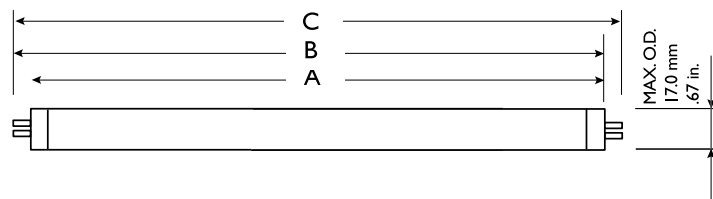

For the most current product information, go to the e-catalog on www.philips.com
Fluorescent symbols and footnotes located on page 42

T5 and T5 High Output Dimensions (226)

Type	A Max. (Width)		B Min. (Width)		B Max. (Width)		C Max. (Width)	
	inches	mm	inches	mm	inches	mm	inches	mm
T5 14W/24W	21.61	549.0	21.80	553.7	21.89	556.1	22.17	563.2
T5 21W/39W	33.42	849.0	33.61	853.7	33.70	856.1	33.98	863.2
T5 28W/54W	45.24	1149.0	45.42	1153.7	45.52	1156.1	45.80	1163.2
T5 35W/80W	57.05	1449.0	57.23	1453.7	57.33	1456.1	57.61	1463.2