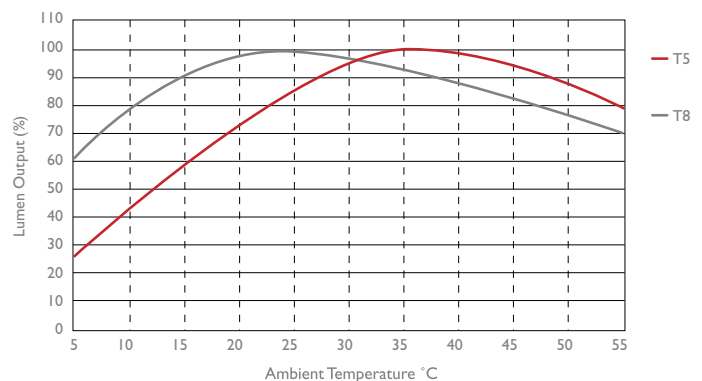

T5/T8 Lumens vs. Temperature

Philips T5 Lamp Family—Life Ratings

Products	Programmed Start¹	
	Rated Average Life (Hrs.)²	
	3 Hr. Start	12 Hr. Start
T5HE – 14W, 21W, 28W & 35W	25,000	35,000
T5HE – Energy Advantage F28T5/800/EA/ALTO 25W	35,000	40,000
T5HO – 24W, 39W & 54W	25,000	35,000
T5HO – Energy Advantage F54T5/800/HO/EA/ALTO 49W and Extra Energy Advantage F54T5/800/HO/EA/ALTO 44W	35,000	40,000
T5HO - Extra Long Life	50,000	65,000

1) Average life under engineering data on programmed start ballast with lamps turned off and restarted once every 3 or 12 operating hours as noted.
2) Rated Average Life is the length of operation (in hours) at which point 50% of a large sample of lamps will still be operational and 50% will not.