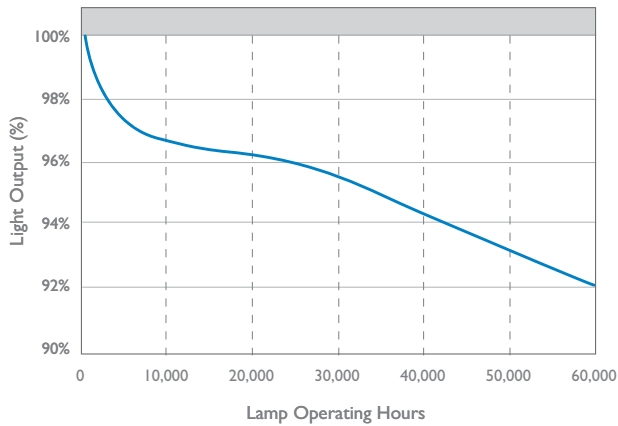

25	43395-2	ⓈⓈⓈ+	F32T8/ADV830/2XL/ALTO 25W	30	Advantage 830, 3000K	48	60,000	68,000	2400	2305	85
	43396-0	ⓈⓈⓈ+	F32T8/ADV835/2XL/ALTO 25W	30	Advantage 835, 3500K	48	60,000	68,000	2400	2305	84
	43397-8	ⓈⓈⓈ+	F32T8/ADV841/2XL/ALTO 25W	30	Advantage 841, 4100K	48	60,000	68,000	2400	2305	82
	43398-6	ⓈⓈⓈ+	F32T8/ADV850/2XL/ALTO 25W	30	Advantage 850, 5000K	48	60,000	68,000	2350	2255	82

Twice the Life Energy Advantage 28 Watt T8 Fluorescent Lamp

T8 Medium Bipin Featuring ALTO II Technology

28	43401-9	ⓈⓈⓈ+	F32T8/ADV830/2XL/ALTO 28W	30	Advantage 830, 3000K	48	60,000	68,000	2650	2545	85
	43402-7	ⓈⓈⓈ+	F32T8/ADV835/2XL/ALTO 28W	30	Advantage 835, 3500K	48	60,000	68,000	2650	2545	84
	43403-5	ⓈⓈⓈ+	F32T8/ADV841/2XL/ALTO 28W	30	Advantage 841, 4100K	48	60,000	68,000	2650	2545	82
	43404-3	ⓈⓈⓈ+	F32T8/ADV850/2XL/ALTO 28W	30	Advantage 850, 5000K	48	60,000	68,000	2600	2595	82

Twice the Life Energy Advantage 32 Watt T8 Fluorescent Lamp

T8 Medium Bipin Featuring ALTO II Technology

32	43405-0	ⓈⓈⓈ+	F32T8/ADV835/2XL/ALTO	30	TL 835, 3500K	48	46,000	52,000	2950	2800	84
	43406-8	ⓈⓈⓈ+	F32T8/ADV841/2XL/ALTO	30	TL 841, 4100K	48	46,000	52,000	2950	2800	82
	43407-6	ⓈⓈⓈ+	F32T8/ADV850/2XL/ALTO	30	TL 850, 5000K	48	46,000	52,000	2850	2700	82

For the most current product information, go to the e-catalog on www.philips.com. Fluorescent symbols and footnotes located on page 44.

96% Lumen Maintenance Energy Advantage T8 25W 2XL Lamps

Rated Average Life

Instant Start Ballast Programmed Start Ballast