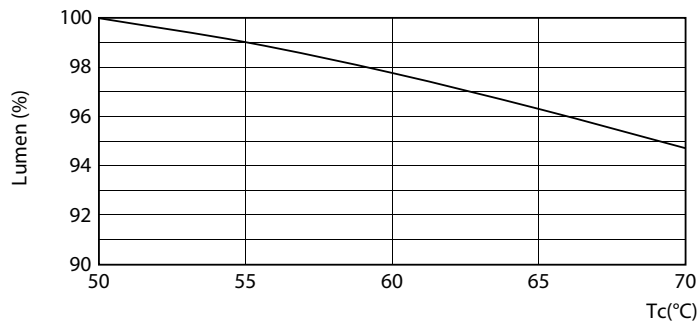

T5

Lifetime

LEDtube 8-14W G5 830-850 200D DIM IF10-21