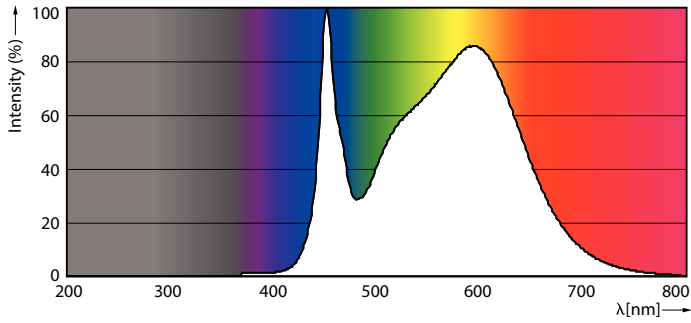

Photometric data

LEDtube 14W G5 840 200D DIM IF21