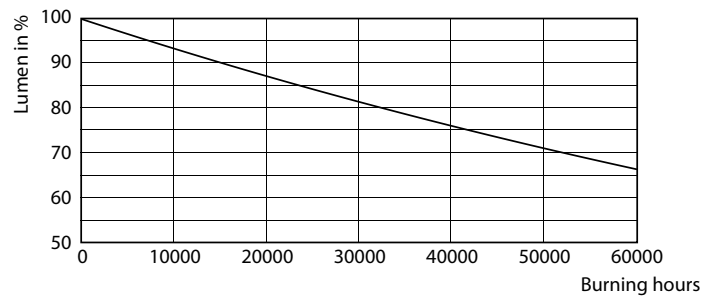

Product data

General Information	
Base	G5 [G5]
EU RoHS compliant	Yes
Nominal Lifetime (Nom)	50000 h
Switching Cycle	50000X
Light Technical	
Color Code	841 [CCT of 4100K (841)]
Beam Angle (Nom)	200 °
Initial lumen (Nom)	2100 lm
Color Designation	Cool White (CW)
Correlated Color Temperature (Nom)	4000 K
Luminous Efficacy (rated) (Nom)	150.00 lm/W
Color Consistency	<6
Color Rendering Index (Nom)	82
LLMF At End Of Nominal Lifetime (Nom)	70 %
Operating and Electrical	
Input Frequency	40000-110000 Hz
Power (Rated) (Nom)	14 W
Lamp Current (Max)	350 mA

LEDtube 8W G5 830 200D DIM IF10

Photometric data

LEDtube 14W G5 840 200D DIM IF21

Lifetime

LEDtube 8-14W G5 830-850 200D DIM IF10-21

LEDtube 8-14W G5 830-850 200D DIM IF10-21

LEDtube 8-14W G5 830-850 200D DIM IF10-21