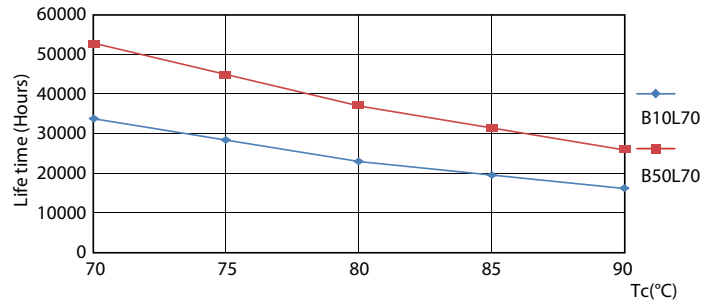

Product data

General Information	
Base	G5 [G5]
EU RoHS compliant	Yes
Nominal Lifetime (Nom)	50000 h
Switching Cycle	50000X
Light Technical	
Color Code	841 [CCT of 4100K (841)]
Beam Angle (Nom)	200 °
Initial lumen (Nom)	2100 lm
Color Designation	Cool White (CW)
Correlated Color Temperature (Nom)	4000 K
Luminous Efficacy (rated) (Nom)	150.00 lm/W
Color Consistency	<6
Color Rendering Index (Nom)	82
LLMF At End Of Nominal Lifetime (Nom)	70 %
Operating and Electrical	
Input Frequency	40000-110000 Hz
Power (Rated) (Nom)	14 W
Lamp Current (Max)	350 mA

LEDtube 8W G5 830 200D DIM IF10

Photometric data

LEDtube 14W G5 840 200D DIM IF21

Lifetime

LEDtube 8-14W G5 830-850 200D DIM IF10-21

LEDtube 8-14W G5 830-850 200D DIM IF10-21

LEDtube 8-14W G5 830-850 200D DIM IF10-21