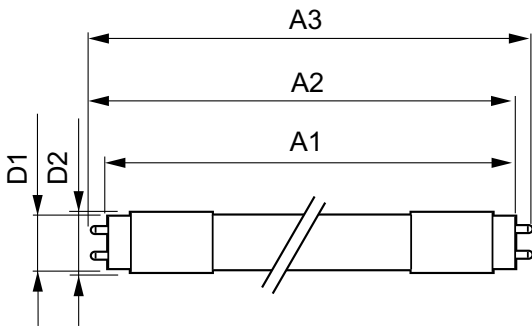

Product data

General Information	
Base	G5 [G5]
EU RoHS compliant	Yes
Nominal Lifetime (Nom)	50000 h
Switching Cycle	50000X
Light Technical	
Color Code	841 [CCT of 4100K (841)]
Beam Angle (Nom)	200 °
Initial lumen (Nom)	2100 lm
Color Designation	Cool White (CW)
Correlated Color Temperature (Nom)	4000 K
Luminous Efficacy (rated) (Nom)	150.00 lm/W
Color Consistency	<6
Color Rendering Index (Nom)	82
LLMF At End Of Nominal Lifetime (Nom)	70 %
Operating and Electrical	
Input Frequency	40000-110000 Hz
Power (Rated) (Nom)	14 W
Lamp Current (Max)	350 mA

Controls and Dimming	
Dimmable	Yes

Mechanical and Housing	
Product Length	48 in

T5

Approval and Application

Energy Efficiency Label (EEL)	Not applicable
Energy Saving Product	Yes
Approbation Marks	UL certificate RoHS compliance DLC compliance
Energy Consumption kWh/1000 h	- kWh
Energy Certifications	DLC Standard

Product Data

Order product name	14T5HE/46-840/IF21/G/DIM 10/1
--------------------	-------------------------------

EAN/UPC - Product	046677476519
Order code	476515
Numerator - Quantity Per Pack	1
Numerator - Packs per outer box	10
Material Nr. (12NC)	929001824104
Net Weight (Piece)	0.146 kg
Model Number	9290018241

Dimensional drawing

TLED 1200mm HFV16-28W 2100lm 4000K ND

Product	D1	D2	A1	A2	A3
14T5HE/46-840/IF21/G/DIM 10/1	15.3 mm	18.4 mm	1147.8 mm	1154.9 mm	1162 mm

Photometric data

LEDtube 14W G5 840 200D DIM IF21