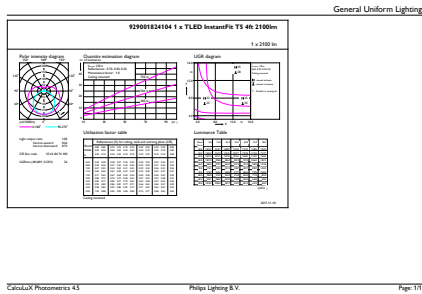

Controls and Dimming	
Dimmable	Yes

Mechanical and Housing	
Product Length	48 in

T5

Approval and Application

Energy Efficiency Label (EEL)	Not applicable
Energy Saving Product	Yes
Approbation Marks	UL certificate RoHS compliance DLC compliance
Energy Consumption kWh/1000 h	- kWh
Energy Certifications	DLC Standard

Product Data

Order product name	14T5HE/46-840/IF21/G/DIM 10/1
--------------------	-------------------------------

EAN/UPC - Product	046677476519
Order code	476515
Numerator - Quantity Per Pack	1
Numerator - Packs per outer box	10
Material Nr. (12NC)	929001824104
Net Weight (Piece)	0.146 kg
Model Number	9290018241

Dimensional drawing

TLED 1200mm HFV16-28W 2100lm 4000K ND

Product	D1	D2	A1	A2	A3
14T5HE/46-840/IF21/G/DIM 10/1	15.3 mm	18.4 mm	1147.8 mm	1154.9 mm	1162 mm

Photometric data

LEDtube 14W G5 840 200D DIM IF21

LEDtube 8W G5 830 200D DIM IF10

Photometric data

LEDtube 14W G5 840 200D DIM IF21

Lifetime

LEDtube 8-14W G5 830-850 200D DIM IF10-21

LEDtube 8-14W G5 830-850 200D DIM IF10-21

LEDtube 8-14W G5 830-850 200D DIM IF10-21