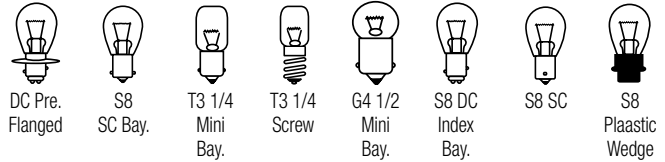

Many sizes, many applications.

Accent and indicator lighting

Satco miniatures are perfectly suited for those applications requiring specific sizes and a long lifespan. Miniature bulbs are, by definition, generally small in size and find their way into many applications and are available in a wide variety of filament constructions, bases, and wire terminal leads. Most are designed for operation with low voltage power sources such as battery/generator systems, dry cell or storage batteries, or transformers. Most common uses include flashlights, indicator lights, landscape lights, and appliances.