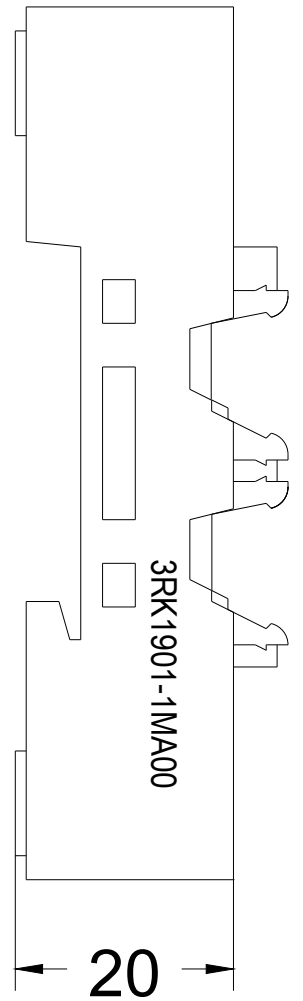

AS-Interface coupling module with integrated addressing socket for 2 x AS-i cable (yellow)

Certificates/ approvals:

General Product Approval	EMC	Declaration of Conformity	Shipping Approval
--------------------------	-----	---------------------------	-------------------

<https://support.industry.siemens.com/cs/ww/en/ps/3RK1901-1MA00>

Image database (product images, 2D dimension drawings, 3D models, device circuit diagrams, EPLAN macros, ...)

http://www.automation.siemens.com/bilddb/cax_de.aspx?mlfb=3RK1901-1MA00&lang=en