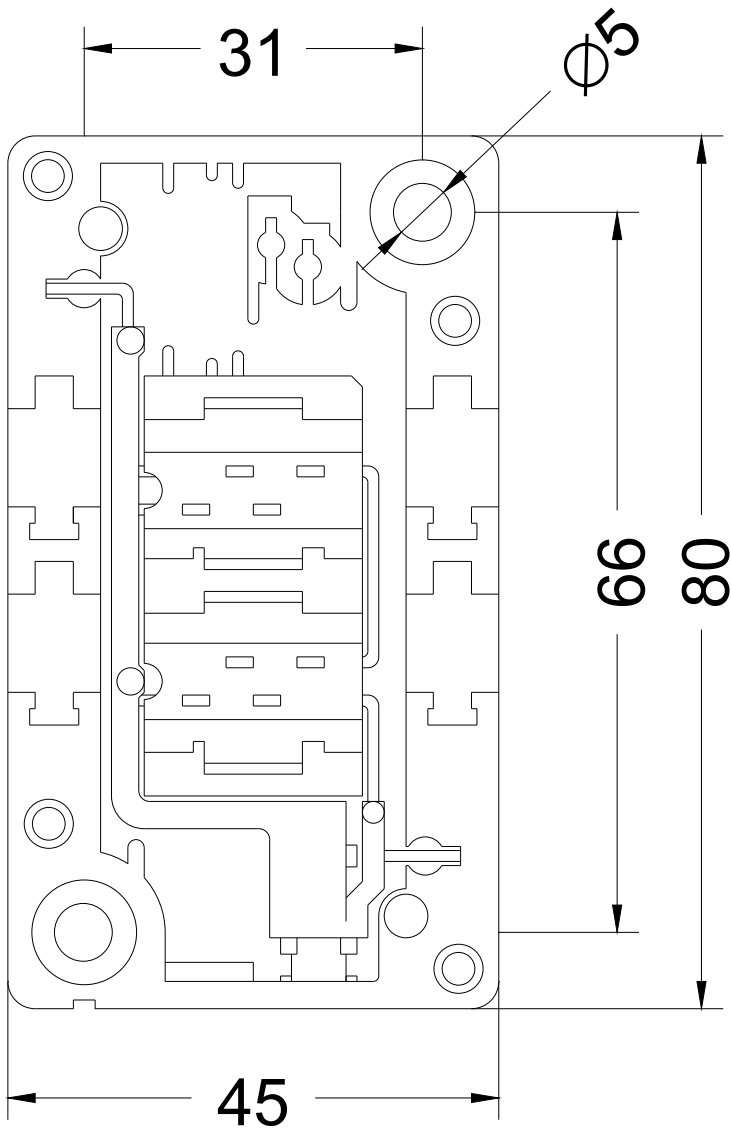

AS-Interface coupling module with integrated addressing socket for 2 x AS-i cable (yellow)

Certificates/ approvals:

General Product Approval	EMC	Declaration of Conformity	Shipping Approval
--------------------------	-----	---------------------------	-------------------

<https://support.industry.siemens.com/cs/ww/en/ps/3RK1901-1MA00>

Image database (product images, 2D dimension drawings, 3D models, device circuit diagrams, EPLAN macros, ...)

http://www.automation.siemens.com/bilddb/cax_de.aspx?mlfb=3RK1901-1MA00&lang=en