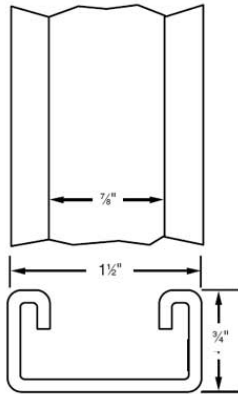

# Kindorf<sup>®</sup>

**Metal Channels**

**T&B Catalog Number:**

**B 906 20**  
**78599175534**  
**Active**

**UPC Number:**

**Status:**

**Description:**

20 ft. 14 ga. 1-1/2 in. x 3/4 in. steel channel with Galv-Krom finish.

**Features**

Designed so that the maximum number of support and framing applications can be constructed with a minimum amount of labor and pieces.

The 1-1/2 in. dimension in the channel, hole spacing and fittings means all parts fit together, no matter where they are used, or at what angle.

The modular dimension provides maximum flexibility in field applications and results in saving inventory and labor dollars

Even though Kindorf channel is slightly smaller in dimensions it supports the same weight as 1-5/8 in. channel.

**General**

Material	Steel
Finish	Galv-Krom

**Dimension Information**

Length (feet)	20
Dimensions (inches)	1-1/2 x 3/4
Material Thickness (ga.)	14

**Specifications**

3dmodel	Available on Website
---------	----------------------