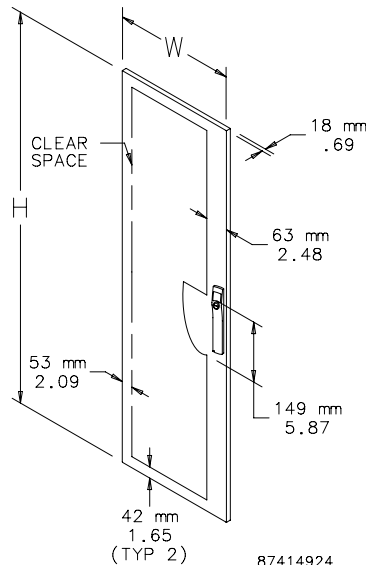

**BULLETIN: P20, P20EM, P20S, P21**

Catalog Number	Door Type	Gauge	Fits Frame		
			A x B	H x W (mm)	H x W (in.)
PDS76R	Steel	16	700 x 600	639 x 592	25.16 x 23.31
PDS76SS	Stainless Steel	16	700 x 600	639 x 592	25.16 x 23.31
PDS78R	Steel	14	700 x 800	639 x 792	25.16 x 31.18
PDS78RHF2	EMC	14	700 x 800	639 x 792	25.16 x 31.18
PDS78SS	Stainless Steel	14	700 x 800	639 x 792	25.16 x 31.18
PDS126	Steel	16	1200 x 600	1139 x 592	44.84 x 23.31
PDS128	Steel	16	1200 x 800	1139 x 792	44.84 x 31.18
PDS146	Steel	16	1400 x 600	1339 x 592	52.72 x 23.31
PDS146HF2	EMC	16	1400 x 600	1339 x 592	52.72 x 23.31
PDS146SS	Stainless Steel	16	1400 x 600	1339 x 592	52.72 x 23.31
PDS148	Steel	14	1400 x 800	1339 x 792	52.72 x 31.18
PDS148HF2	EMC	14	1400 x 800	1339 x 792	52.72 x 31.18
PDS148SS	Stainless Steel	14	1400 x 800	1339 x 792	52.72 x 31.18
PDS165	Steel	16	1600 x 500	1539 x 492	60.59 x 19.69
PDS166	Steel	16	1600 x 600	1539 x 592	60.59 x 23.31
PDS166SS	Stainless Steel	16	1600 x 600	1539 x 592	60.59 x 23.31
PDS168	Steel	14	1600 x 800	1539 x 792	60.59 x 31.18
PDS184	Steel	16	1800 x 400	1739 x 392	68.46 x 15.43
PDS185	Steel	16	1800 x 500	1739 x 492	68.46 x 19.69
PDS186	Steel	16	1800 x 600	1739 x 592	68.46 x 23.31
PDS186HF2	EMC	16	1800 x 600	1739 x 592	68.46 x 23.31
PDS186SS	Stainless Steel	16	1800 x 600	1739 x 592	68.46 x 23.31
PDS188	Steel	14	1800 x 800	1739 x 792	68.46 x 31.18
PDS188HF2	EMC	14	1800 x 800	1739 x 792	68.46 x 31.18
PDS188SS	Stainless Steel	14	1800 x 800	1739 x 792	68.46 x 31.18
PDS1810	Steel	14	1800 x 1000	1739 x 992	68.46 x 39.06
PDS1810HF2	EMC	14	1800 x 1000	1739 x 992	68.46 x 39.06
PDS204	Steel	16	2000 x 400	1939 x 392	76.34 x 15.75
PDS205	Steel	16	2000 x 500	1939 x 492	76.34 x 19.69
PDS206	Steel	16	2000 x 600	1939 x 592	76.34 x 23.31
PDS206HF2	EMC	16	2000 x 600	1939 x 592	76.34 x 23.31
PDS206SS	Stainless Steel	16	2000 x 600	1939 x 592	76.34 x 23.31
PDS207	Steel	16	2000 x 700	1939 x 692	76.34 x 27.24
PDS207HF2	EMC	16	2000 x 700	1939 x 692	76.34 x 27.24
PDS208	Steel	14	2000 x 800	1939 x 792	76.34 x 31.18
PDS208HF2	EMC	14	2000 x 800	1939 x 792	76.34 x 31.18
PDS208SS	Stainless Steel	14	2000 x 800	1939 x 792	76.34 x 31.18
PDS2010	Steel	14	2000 x 1000	1939 x 992	76.34 x 39.06
PDS2010HF2	EMC	14	2000 x 1000	1939 x 992	76.34 x 39.06
PDS2010SS	Stainless Steel	14	2000 x 1000	1939 x 992	76.34 x 39.06
PDS225	Steel	16	2200 x 500	2139 x 492	84.21 x 19.69
PDS226	Steel	16	2200 x 600	2139 x 592	84.21 x 23.31
PDS226SS	Stainless Steel	16	2200 x 600	2139 x 592	84.21 x 23.31
PDS227	Steel	16	2200 x 700	2139 x 692	84.21 x 27.24
PDS227HF2	EMC	16	2200 x 700	2139 x 692	84.21 x 27.24
PDS228	Steel	14	2200 x 800	2139 x 792	84.21 x 31.18
PDS228SS	Stainless Steel	14	2200 x 800	2139 x 792	84.21 x 31.18
PDS2210	Steel	14	2200 x 1000	2139 x 992	84.21 x 39.06