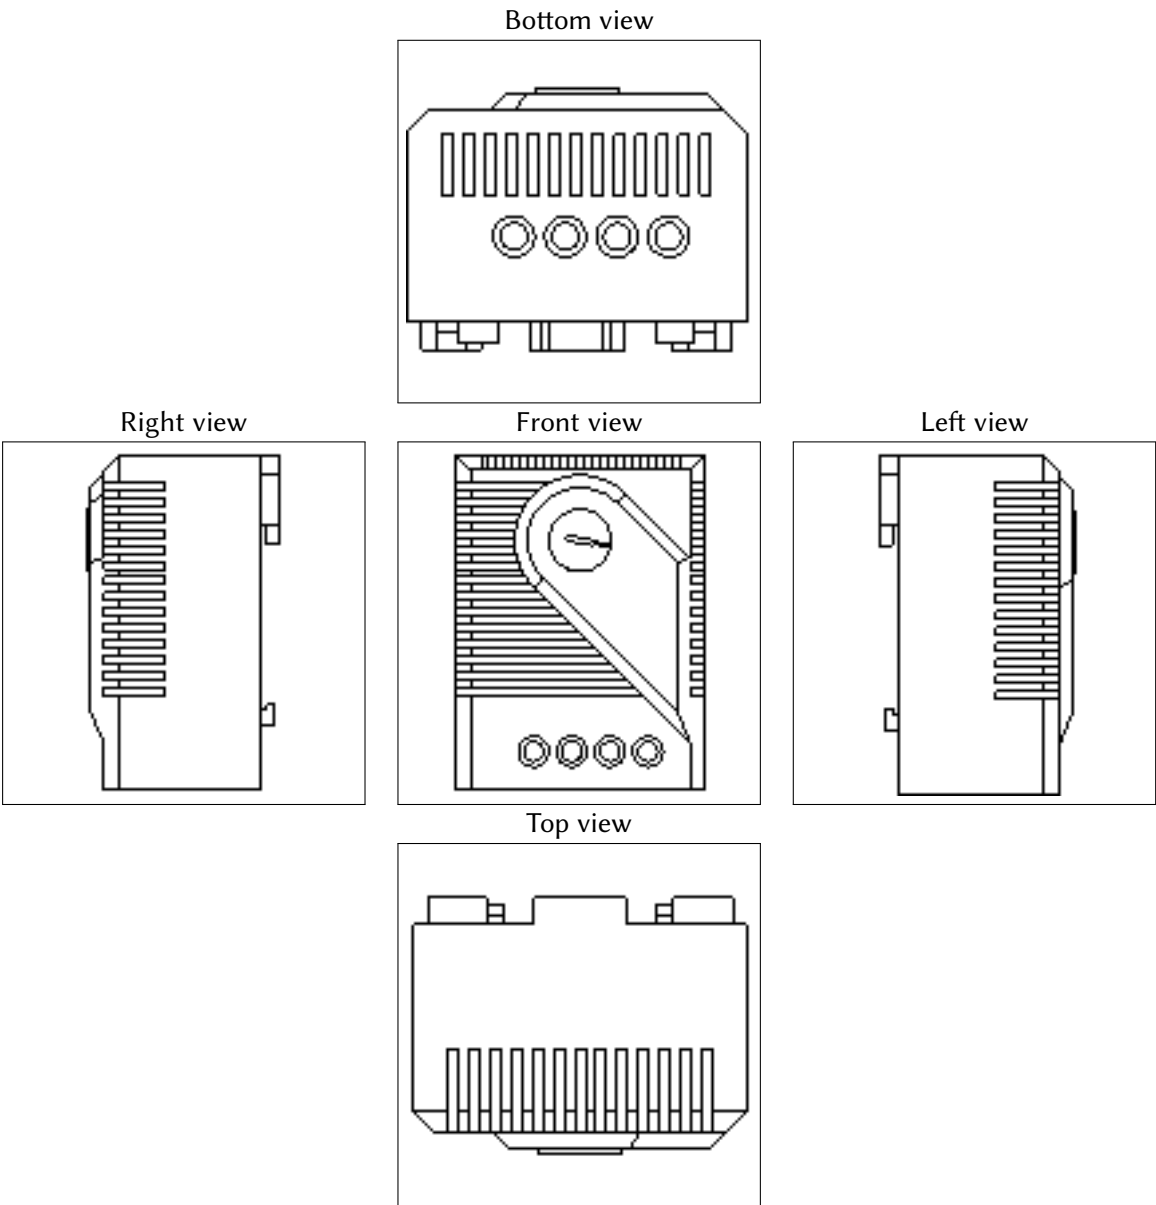

Contents

	Page
1 2D Views	2
2 Configuration settings	3
3 Contact information	4

1 2D Views

2 Configuration settings

Configuration	
Part Number	AMHUM
Description	Cooling Accessories
Web link	web link

Bill of Materials Data	
Manufacturer	nVent HOFFMAN
Description	Cooling Accessories
Part Number	AMHUM