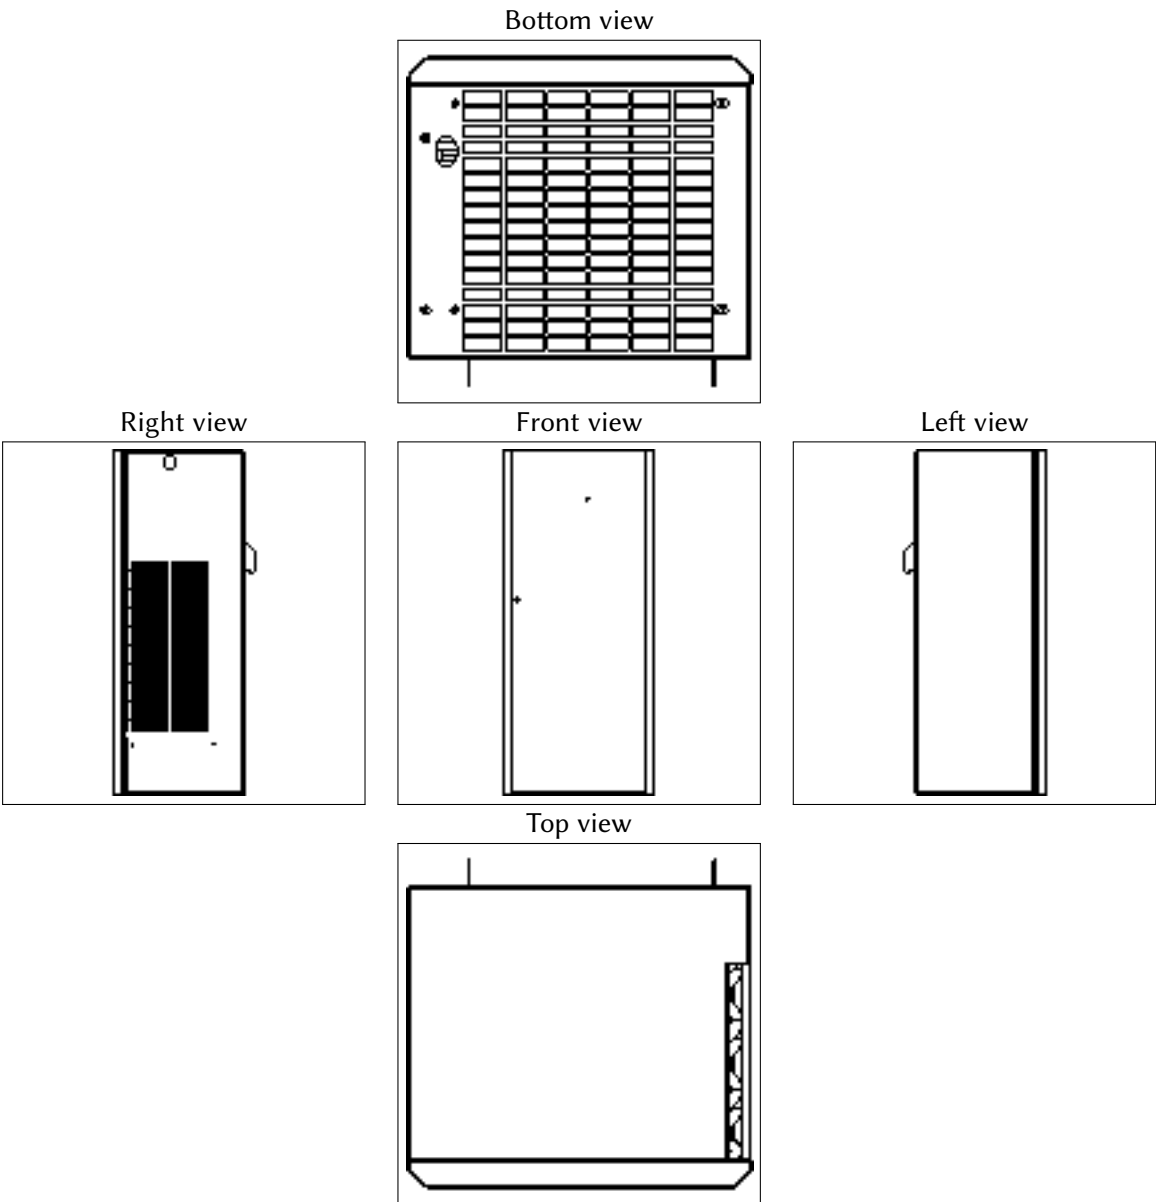

Contents

	Page
1 2D Views	2
2 Configuration settings	3
3 Contact information	4

1 2D Views

2 Configuration settings

Configuration	
Part Number	CR230216G016
Description	Air Conditioners
Web link	web link

Bill of Materials Data	
Manufacturer	nVent HOFFMAN
Description	Air Conditioners
Part Number	CR230216G016