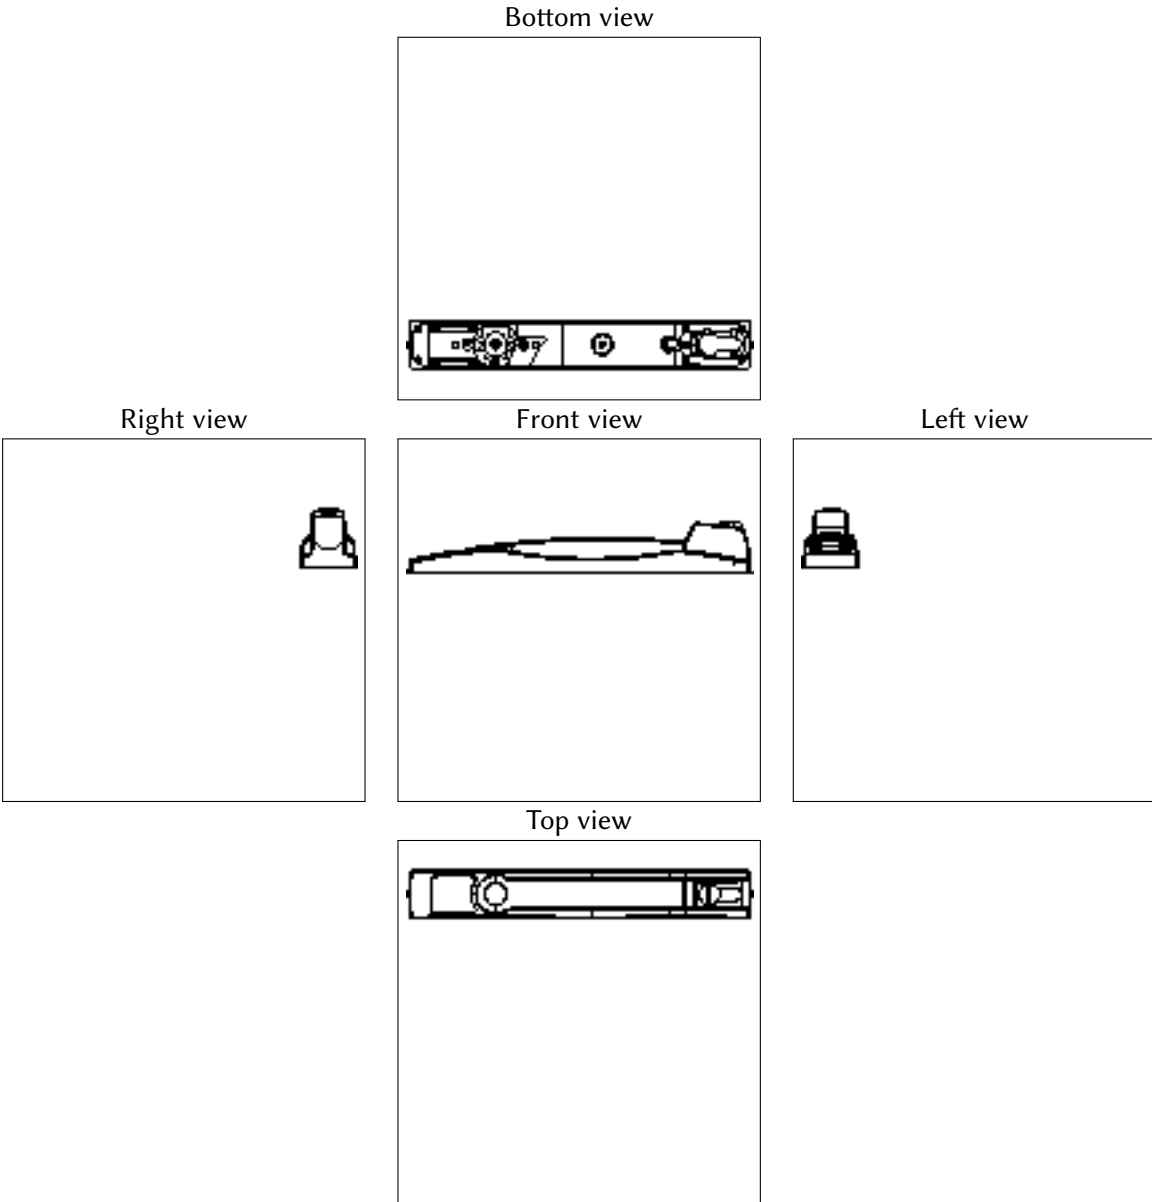

Contents

	Page
1 2D Views	2
2 Configuration settings	3
3 Contact information	4

1 2D Views

2 Configuration settings

Configuration	
Part Number	PFHDF
Description	Doors and Door Accessories
Web link	web link