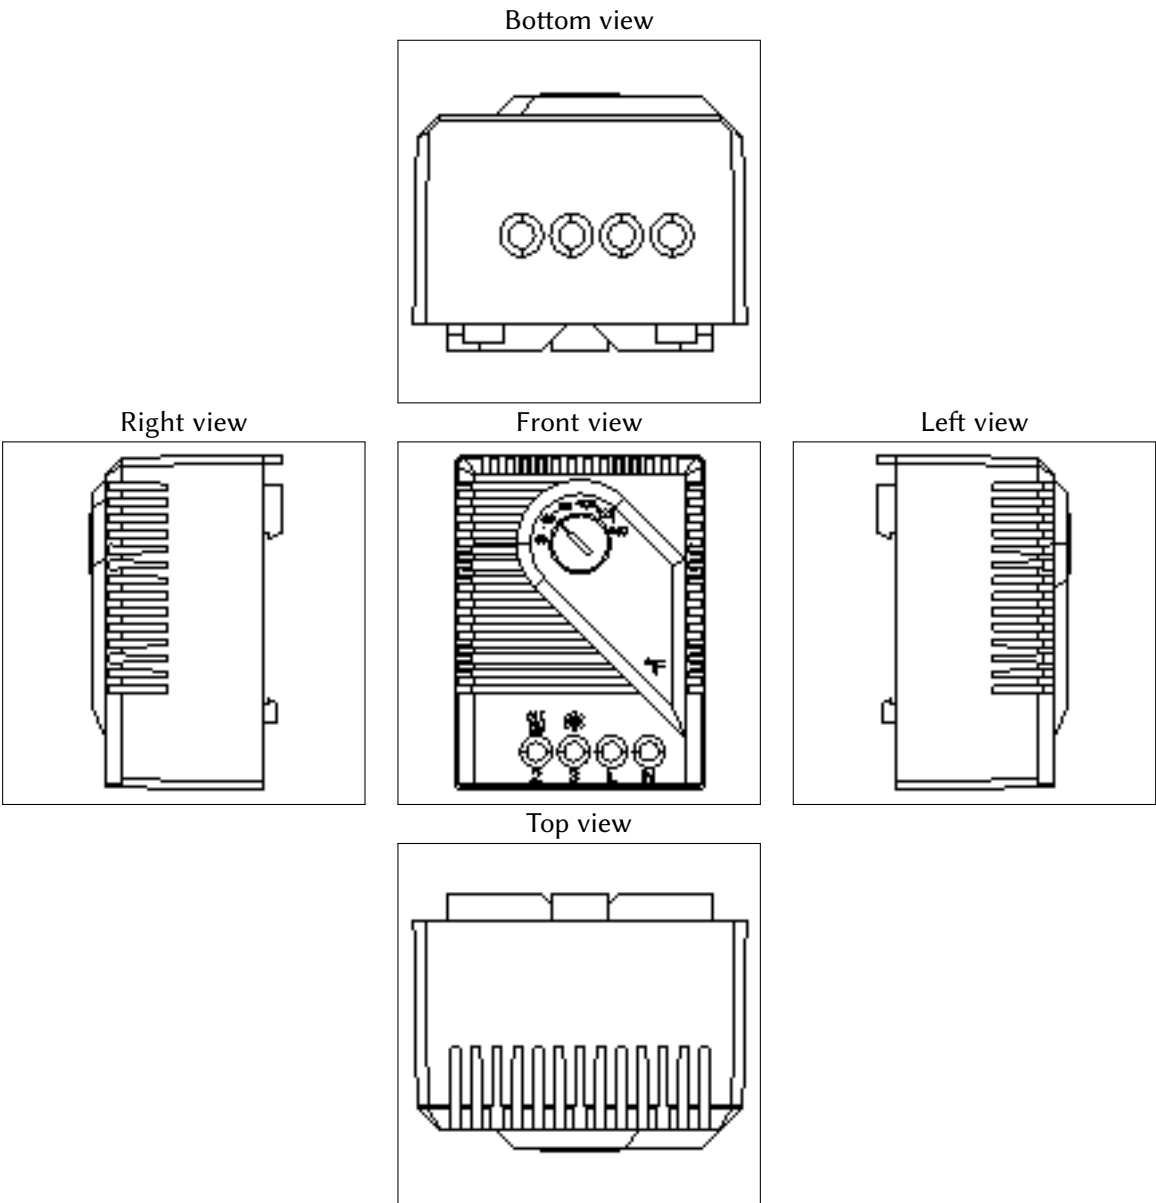

Contents

	Page
1 2D Views	2
2 Configuration settings	3
3 Contact information	4

1 2D Views

2 Configuration settings

Configuration	
Part Number	THERM16F
Description	Cooling Accessories
Web link	web link

Bill of Materials Data	
Manufacturer	nVent HOFFMAN
Description	Cooling Accessories
Part Number	THERM16F