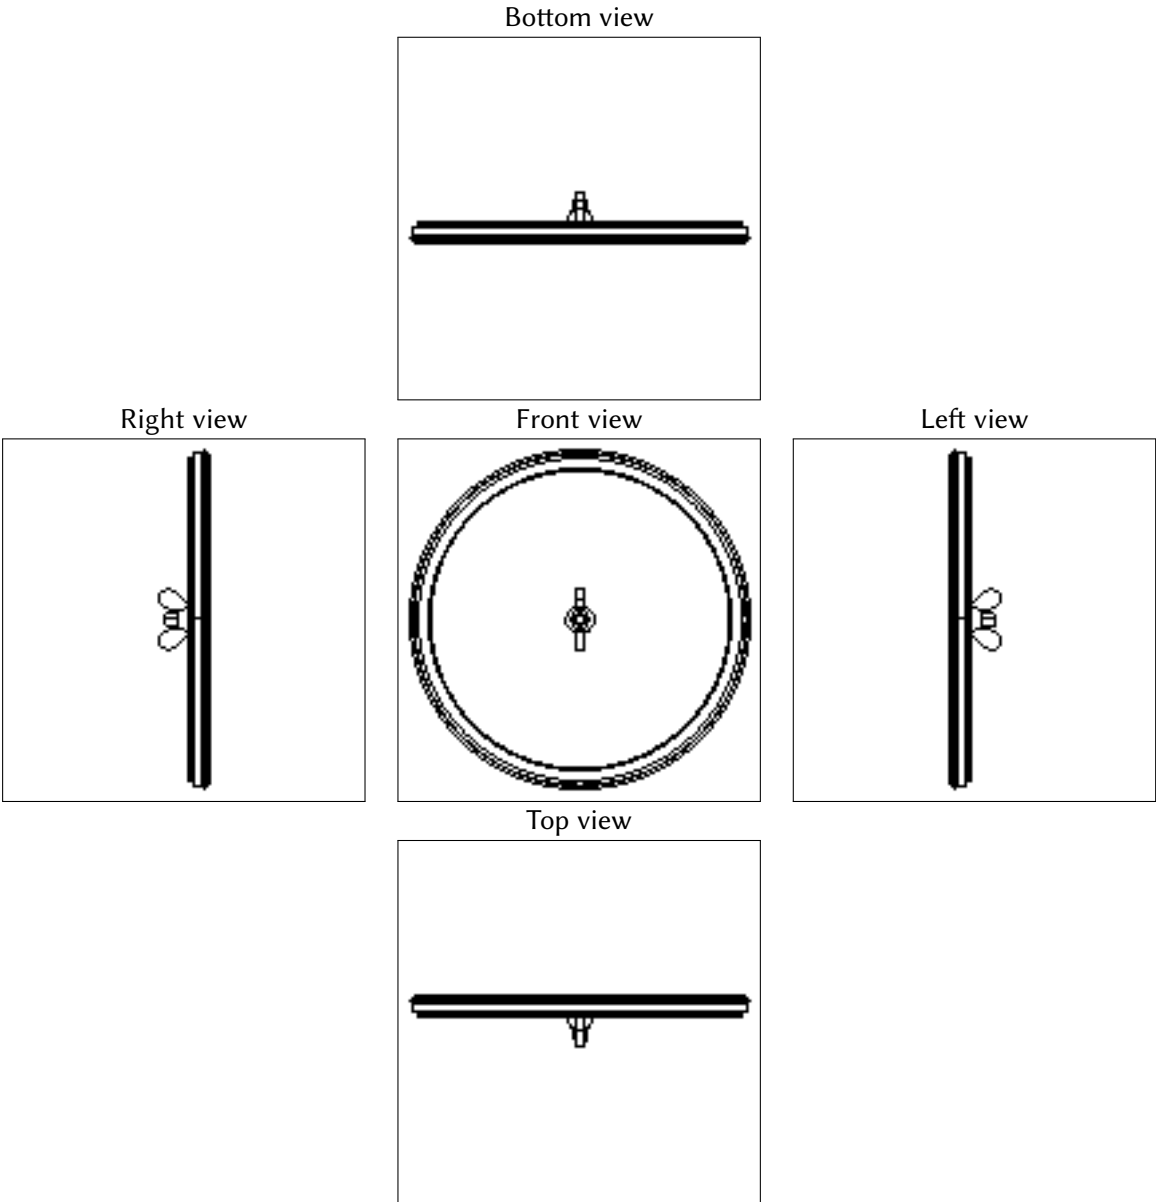

1 2D Views

2 Configuration settings

Configuration	
Part Number	AS400SS
Description	General Accessories
Web link	web link

Bill of Materials Data	
Manufacturer	nVent HOFFMAN
Description	General Accessories
Part Number	AS400SS